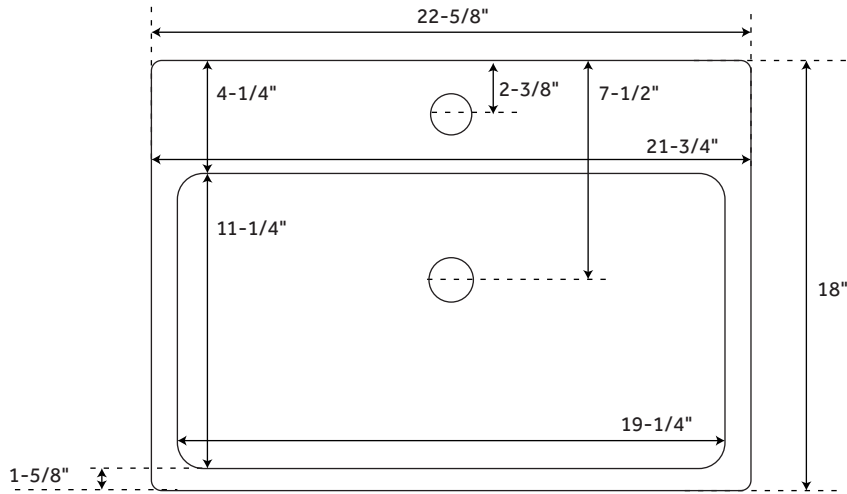

WHITSHED

RECTANGULAR PORCELAIN WALL-MOUNT SINK

SKU: 941452

FEATURES

- Shape: Rectangle
- Sink Material: Porcelain
- Number of Basins: 1
- Sink Installation: Wall Mount
- Faucet Centers: Single-Hole
- Overflow Hole: Yes
- Length: 22-5/8"
- Width: 18"
- Height: 6-1/8"
- Basin Length: 19-1/4"
- Basin Width: 11-1/4"
- Basin Depth: 4-5/8"
- Water Depth To Overflow: 3-1/8"
- Rim Thickness: 1-5/8"
- Drain Size: 1-1/2"
- Mounting Hardware Included: No
- Drain Included: Optional
- Faucet Included: No

SIGNATURE HARDWARE LIFETIME WARRANTY

See website for warranty information

All measurements are approximate. Measurements may vary +/- 1/2".

REVISED 10/18/2018