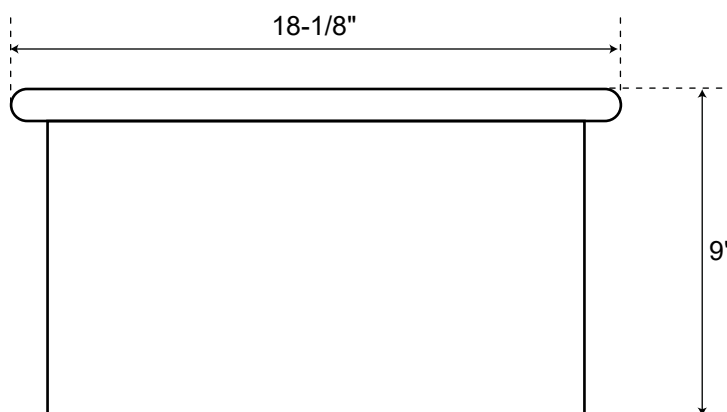

## SPECIFICATIONS

Overall Dimensions	18-1/8" L x 18-1/8" W (front to back) x 9" H
Basin Dimensions	15" L x 15" W (front to back)
Water Depth	7-1/2"
Drain Size	3-1/2"
Rim	1-1/2"

# 18" Derin

Prep Sink

*All measurements are approximate.*

Front

Top