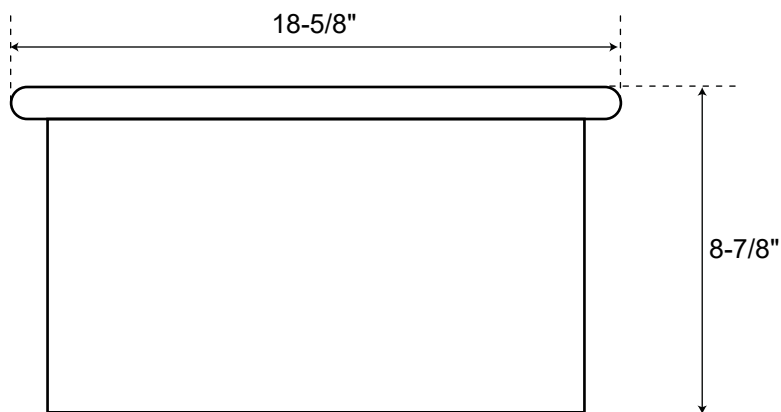

## SPECIFICATIONS

Overall Dimensions	18-5/8" L x 18-5/8" W (front to back) x 8-7/8" H
Basin Dimensions	15-1/4" L x 15-1/4" W (front to back)
Water Depth	7-1/2"
Drain Size	3-1/2"
Rim	1-1/2"

**19" Derin**  
Prep Sink

*All measurements are approximate.*

Front

Top