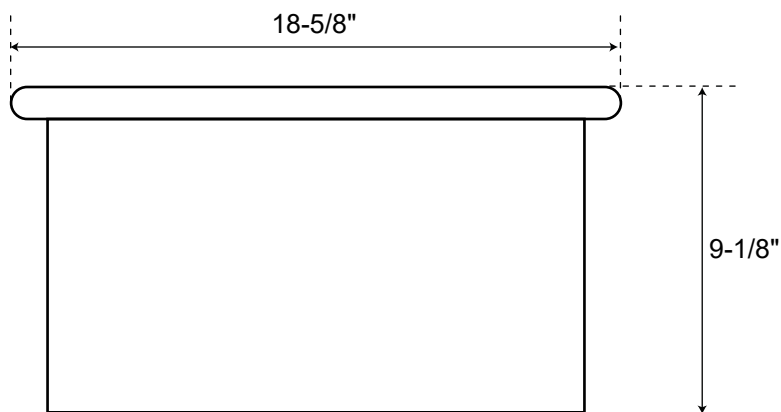

## SPECIFICATIONS

Overall Dimensions	18-5/8" L x 18-5/8" W (front to back) x 9-1/8" H
Basin Dimensions	15-1/4" L x 15-1/4" W (front to back)
Water Depth	8"
Drain Size	3-1/2"
Rim	1-1/2"

**19" Derin**  
Prep Sink

*All measurements are approximate.*

Front

Top