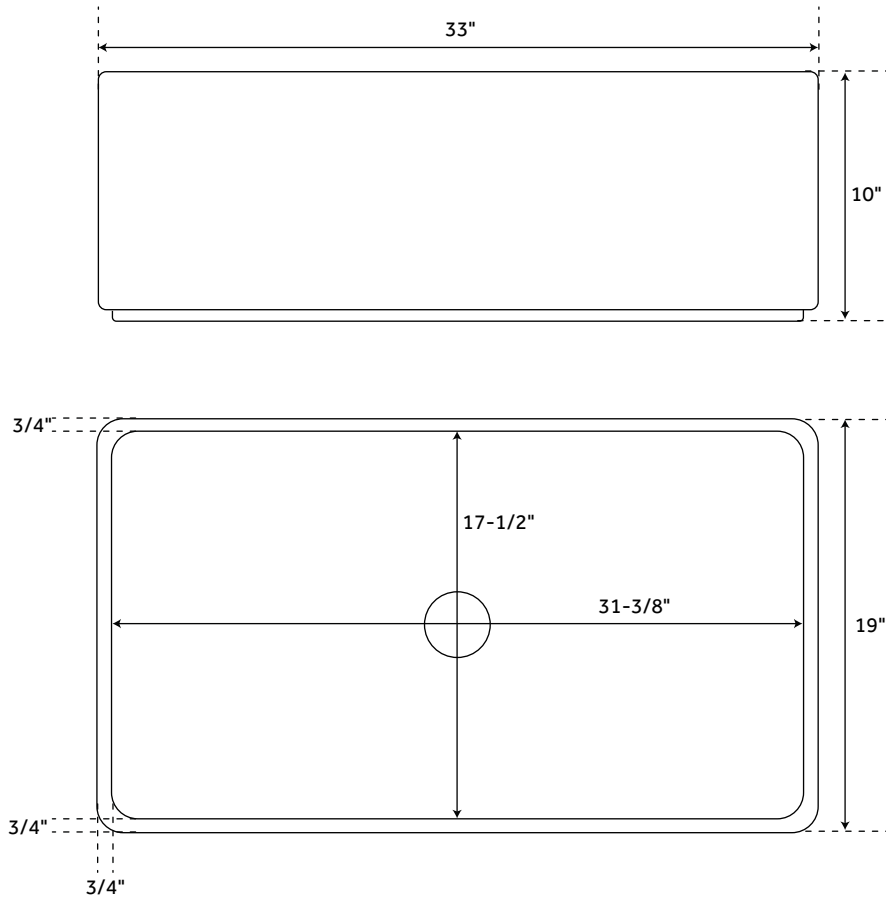

33" TORIN

FIRECLAY FARMHOUSE SINK

SKU: 941309

FEATURES

- Material: Fireclay
- Basin Split: Single
- Shape: Rectangle
- Apron Design: Smooth
- Faucet Centers: No Faucet Hole
- Number of Basins: 1
- Product Color: White
- Length: 33"
- Width: 19"
- Height: 10"
- Basin Length: 31-3/8"
- Basin Width: 17-1/2"
- Water Depth to Rim: 8-1/2"
- Apron Front Rim Thickness: 3/4"
- Side and Back Rim Thickness: 3/4"
- Drain Included: Optional
- Drain Size: 3-1/2"
- Reversible Mounting: Yes