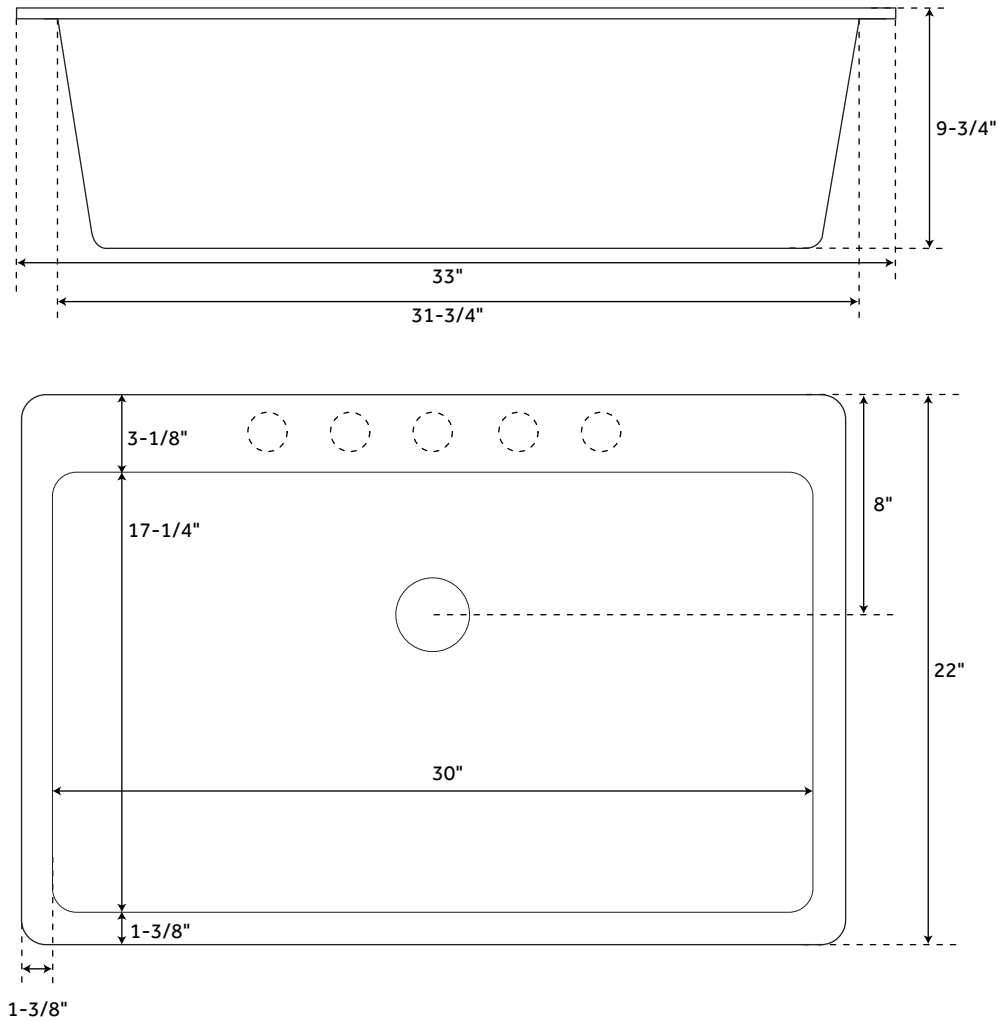

33" ALGREN

UNDERMOUNT / DROP-IN GRANITE COMPOSITE SINK

SKU: 941017, 941018, 941019, 941020, 941022, 941023, 941024, 941025

FEATURES

Material: Granite Composite
Basin Split: Single
Shape: Rectangle
Faucet Centers: No Faucet Hole
Number of Basins: 1
Length: 33"
Width: 22"
Height: 9-3/4"
Basin Length: 30"
Basin Width: 17-1/4"
Water Depth to Rim: 9-1/8"
Rim Thickness: 1-3/8"
Faucet Included: No
Drain Included: Optional
Fits Drain Hole Size: 3-1/2"
Mounting Hardware Included: Yes