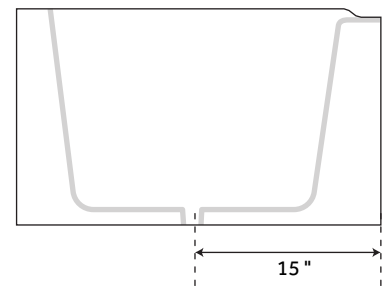

60" ROLFE

ACRYLIC ALCOVE TUB

SKU: 941005

FEATURES

Design: Traditional
Product Finish: Biscuit
Overflow Hole: Yes
Shape: Rectangle
Material: Acrylic
Length: 60"
Tap Deck: No
Drain Included: Yes
Drain Finish: Chrome
Drain Placement: End
Faucet Included: No
Faucet Drillings: No Drillings

Design: Traditional
Product Finish: Biscuit
Overflow Hole: Yes
Shape: Rectangle
Material: Acrylic
Length: 60"
Tap Deck: No
Drain Included: Yes
Drain Finish: Chrome
Drain Placement: End
Faucet Included: No
Faucet Drillings: No Drillings