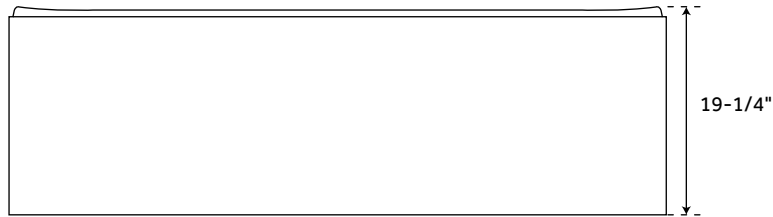

60" ROLFE

ACRYLIC ALCOVE TUB

SKU: 941005

FEATURES

Design: Traditional
Product Finish: Biscuit
Overflow Hole: Yes
Shape: Rectangle
Material: Acrylic
Length: 60"
Tap Deck: No
Drain Included: Yes
Drain Finish: Chrome
Drain Placement: End
Faucet Included: No
Faucet Drillings: No Drillings

Design: Traditional
Product Finish: Biscuit
Overflow Hole: Yes
Shape: Rectangle
Material: Acrylic
Length: 60"
Tap Deck: No
Drain Included: Yes
Drain Finish: Chrome
Drain Placement: End
Faucet Included: No
Faucet Drillings: No Drillings