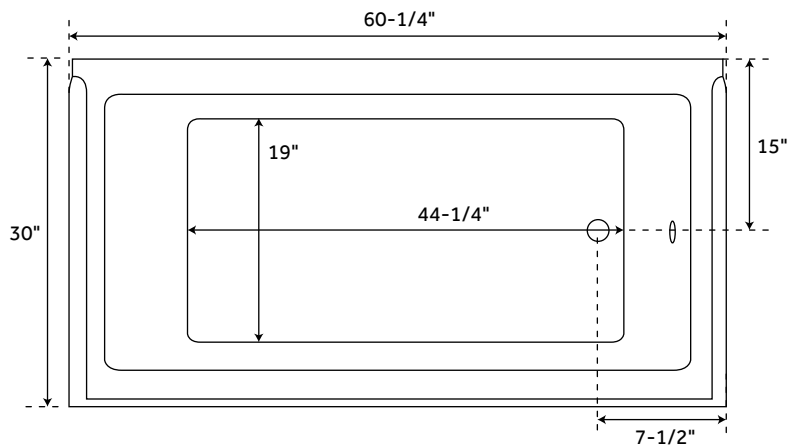

60" ROLFE

ACRYLIC ALCOVE TUB

SKU: 941005

FEATURES

Design: Traditional
Product Finish: Biscuit
Overflow Hole: Yes
Shape: Rectangle
Material: Acrylic
Length: 60"
Tap Deck: No
Drain Included: Yes
Drain Finish: Chrome
Drain Placement: End
Faucet Included: No
Faucet Drillings: No Drillings

SIGNATURE HARDWARE LIFETIME WARRANTY

See website for warranty information

All measurements are approximate. Measurements may vary +/- 1/2".

REVISED 11/26/2018

60" ROLFE

ACRYLIC ALCOVE TUB

SKU: 941005

FEATURES

Design: Traditional
Product Finish: Biscuit
Overflow Hole: Yes
Shape: Rectangle
Material: Acrylic
Length: 60"
Tap Deck: No
Drain Included: Yes
Drain Finish: Chrome
Drain Placement: End
Faucet Included: No
Faucet Drillings: No Drillings