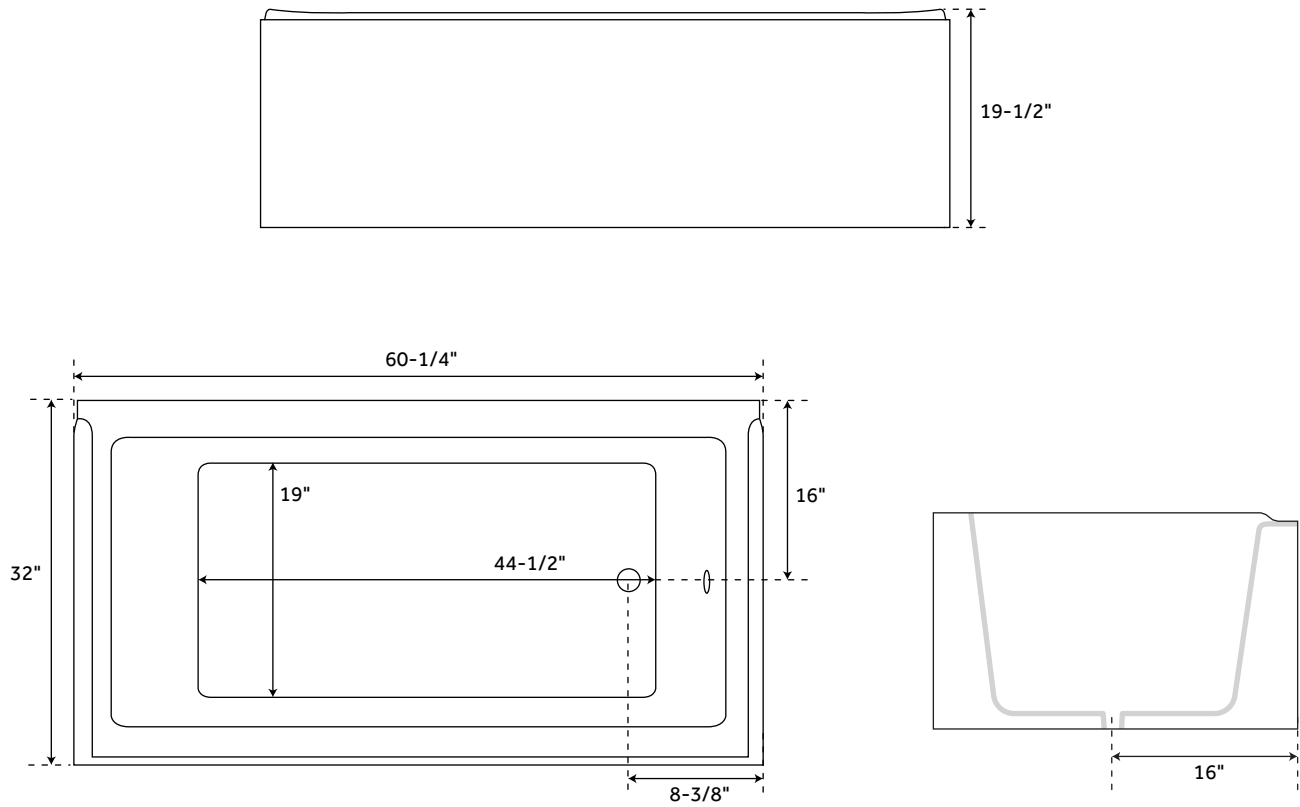

60" ROLFE

ACRYLIC ALCOVE TUB

SKU: 941005

FEATURES

Design: Traditional
Product Finish: Biscuit
Overflow Hole: Yes
Shape: Rectangle
Material: Acrylic
Length: 60"
Tap Deck: No
Drain Included: Yes
Drain Finish: Chrome
Drain Placement: End
Faucet Included: No
Faucet Drillings: No Drillings

SIGNATURE HARDWARE LIFETIME WARRANTY

See website for warranty information

All measurements are approximate. Measurements may vary +/- 1/2".

REVISED 11/26/2018

60" ROLFE

ACRYLIC ALCOVE TUB

SKU: 941005

FEATURES

Design: Traditional
Product Finish: Biscuit
Overflow Hole: Yes
Shape: Rectangle
Material: Acrylic
Length: 60"
Tap Deck: No
Drain Included: Yes
Drain Finish: Chrome
Drain Placement: End
Faucet Included: No
Faucet Drillings: No Drillings