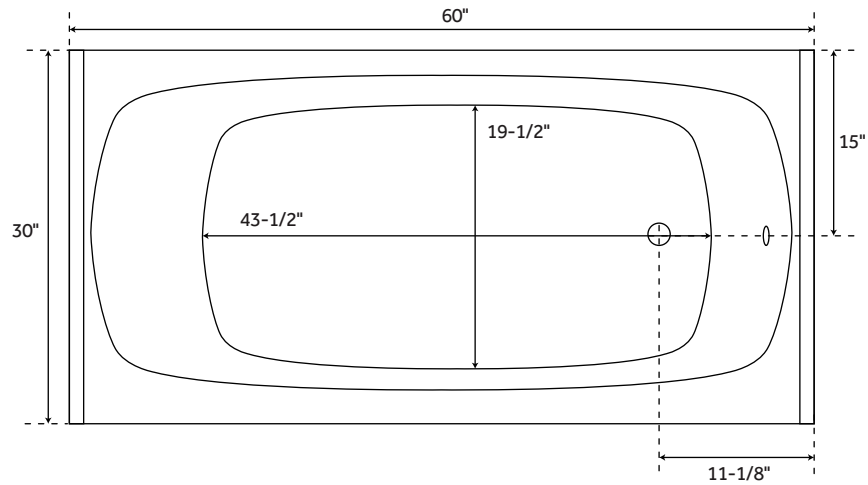

60" JENNINGS

ACRYLIC ALCOVE TUB

SKU: 940997

FEATURES

- Design: Traditional
- Overflow Hole: Yes
- Shape: Rectangle
- Material: Acrylic
- Length: 60"
- Width: 30"
- Height: 18-1/4"
- Tub Interior Length: 43-1/2"
- Tub Interior Width: 19-1/2"
- Water Depth to Rim: 16"
- Water Depth To Overflow: 11-3/4"
- Tap Deck: No
- Drain Included: Optional
- Drain Placement: End
- Faucet Included: No
- Faucet Drillings: No Drillings
- Tub Weight Uncrated (lbs): 84
- Tub Weight Crated (lbs): 96

SIGNATURE HARDWARE LIFETIME WARRANTY

See website for warranty information

All measurements are approximate. Measurements may vary +/- 1/2".

REVISED 12/10/2018