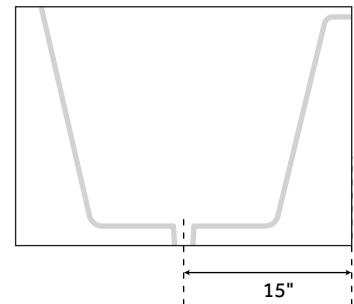

60" JENNINGS

ACRYLIC ALCOVE TUB

SKU: 940997

FEATURES

- Design: Traditional
- Overflow Hole: Yes
- Shape: Rectangle
- Material: Acrylic
- Length: 60"
- Width: 30"
- Height: 18-1/4"
- Tub Interior Length: 43-1/2"
- Tub Interior Width: 19-1/2"
- Water Depth to Rim: 16"
- Water Depth To Overflow: 11-3/4"
- Tap Deck: No
- Drain Included: Optional
- Drain Placement: End
- Faucet Included: No
- Faucet Drillings: No Drillings
- Tub Weight Uncrated (lbs): 84
- Tub Weight Crated (lbs): 96