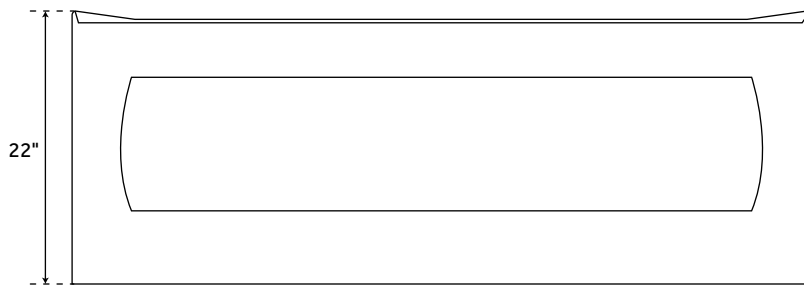

60" CARY

ACRYLIC ALCOVE TUB

SKU: 940995

FEATURES

Design: Traditional
Overflow Hole: Yes
Shape: Rectangle
Material: Acrylic
Length: 60"
Width: 31-5/8"
Height: 22"
Tub Interior Length: 43"
Tub Interior Width: 19"
Water Depth to Rim: 19-1/4"
Water Depth To Overflow: 14"
Tap Deck: No
Drain Included: Optional
Drain Placement: End
Faucet Included: No
Faucet Drillings: No Drillings
Tub Weight Uncrated (lbs): 92
Tub Weight Crated (lbs): 104