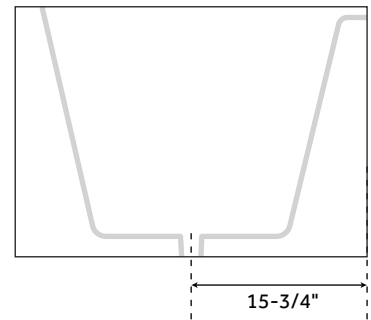

60" CARY

ACRYLIC ALCOVE TUB

SKU: 940995

FEATURES

Design: Traditional
Overflow Hole: Yes
Shape: Rectangle
Material: Acrylic
Length: 60"
Width: 31-5/8"
Height: 22"
Tub Interior Length: 43"
Tub Interior Width: 19"
Water Depth to Rim: 19-1/4"
Water Depth To Overflow: 14"
Tap Deck: No
Drain Included: Optional
Drain Placement: End
Faucet Included: No
Faucet Drillings: No Drillings
Tub Weight Uncrated (lbs): 92
Tub Weight Crated (lbs): 104

SIGNATURE HARDWARE LIFETIME WARRANTY

See website for warranty information

All measurements are approximate. Measurements may vary +/- 1/2".

REVISED 11/27/2018