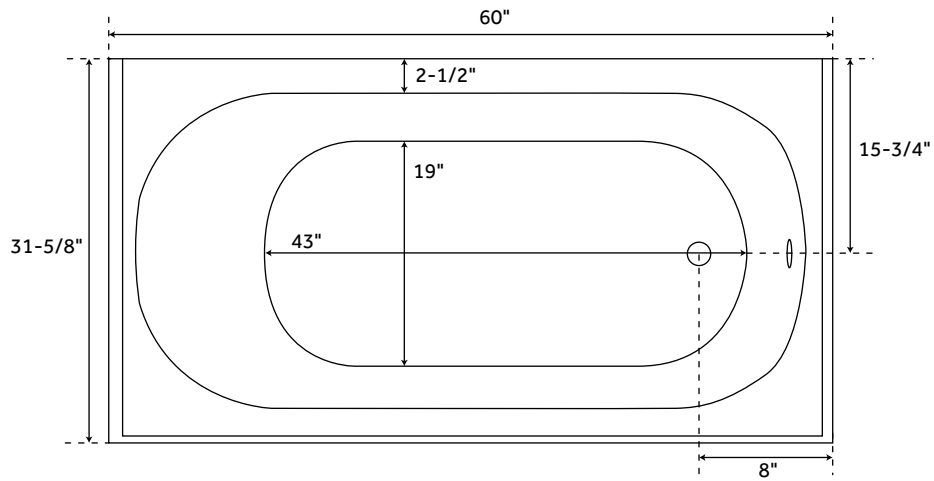

60" CARY

ACRYLIC ALCOVE TUB

SKU: 940995

FEATURES

Design: Traditional
Overflow Hole: Yes
Shape: Rectangle
Material: Acrylic
Length: 60"
Width: 31-5/8"
Height: 22"
Tub Interior Length: 43"
Tub Interior Width: 19"
Water Depth to Rim: 19-1/4"
Water Depth To Overflow: 14"
Tap Deck: No
Drain Included: Optional
Drain Placement: End
Faucet Included: No
Faucet Drillings: No Drillings
Tub Weight Uncrated (lbs): 92
Tub Weight Crated (lbs): 104

SIGNATURE HARDWARE LIFETIME WARRANTY

See website for warranty information

All measurements are approximate. Measurements may vary +/- 1/2".

REVISED 11/27/2018