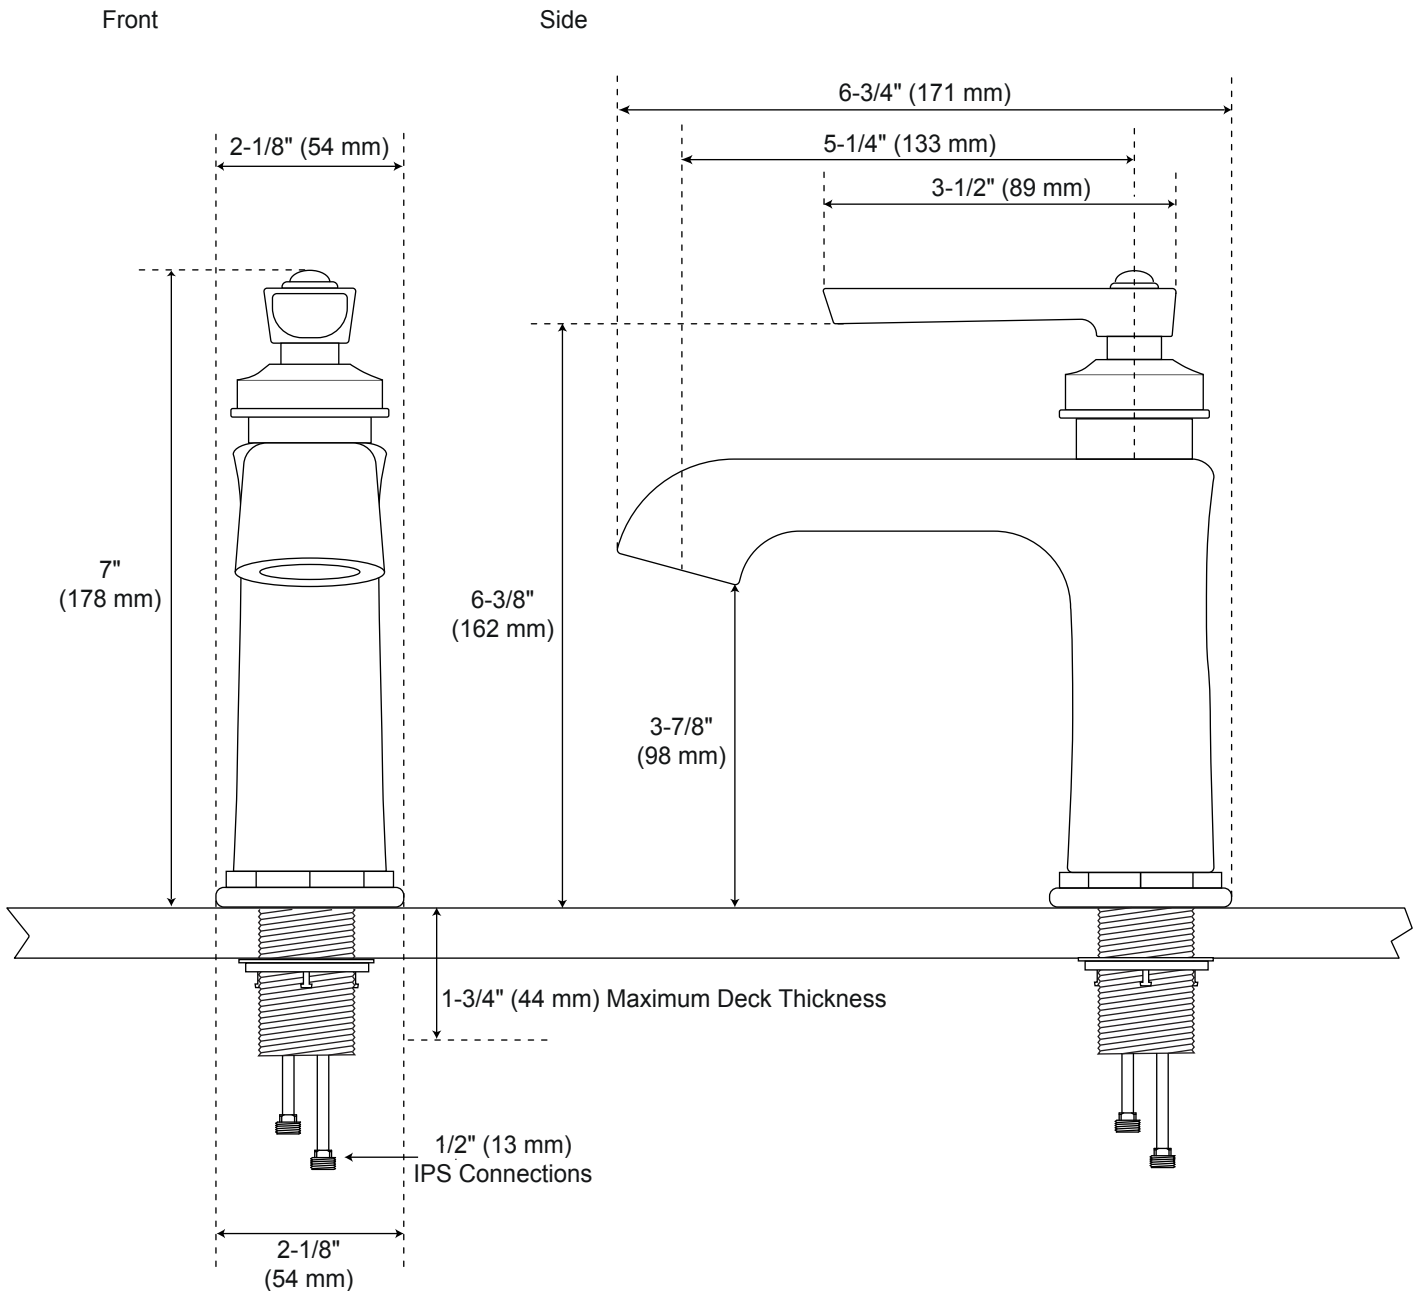

# Cooper

Single Hole Bathroom Faucet

All product dimensions are nominal.