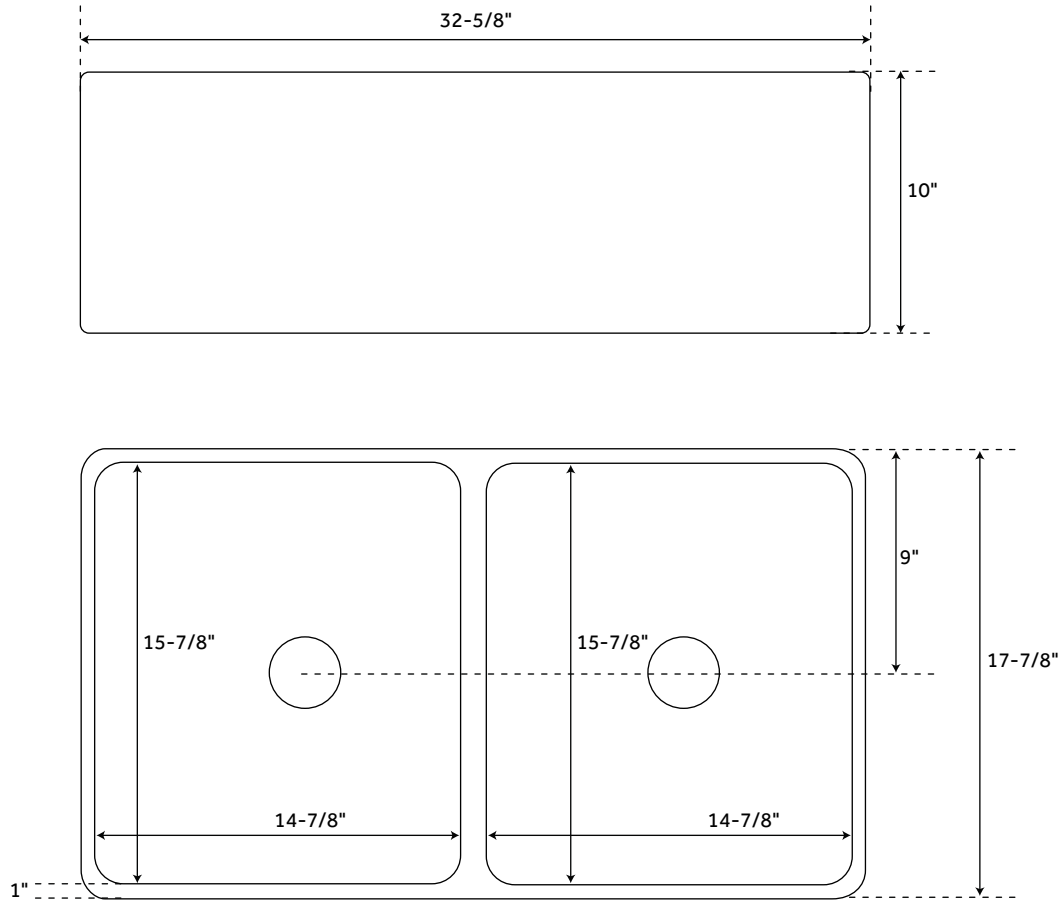

33" AUSTER

DOUBLE-BOWL FIRECLAY FARMHOUSE SINK

SKU: 940955

FEATURES

Material: Fireclay
Basin Split: 50/50
Shape: Rectangle
Apron Design: Smooth
Faucet Centers: No Faucet Hole
Number of Basins: 2
Product Color: White
Length: 32-5/8"
Width: 17-7/8"
Height: 10"
Basin Length: 14-7/8"
Basin Width: 15-7/8"
Water Depth to Rim: 9"
Apron Front Rim Thickness: 1"
Side and Back Rim Thickness: 1"
Drain Included: Optional
Drain Size: 3-1/2"
Reversible Mounting: Yes

SIGNATURE HARDWARE LIFETIME WARRANTY

See website for warranty information

All measurements are approximate. Measurements may vary +/- 1/2".

REVISED 10/09/2018