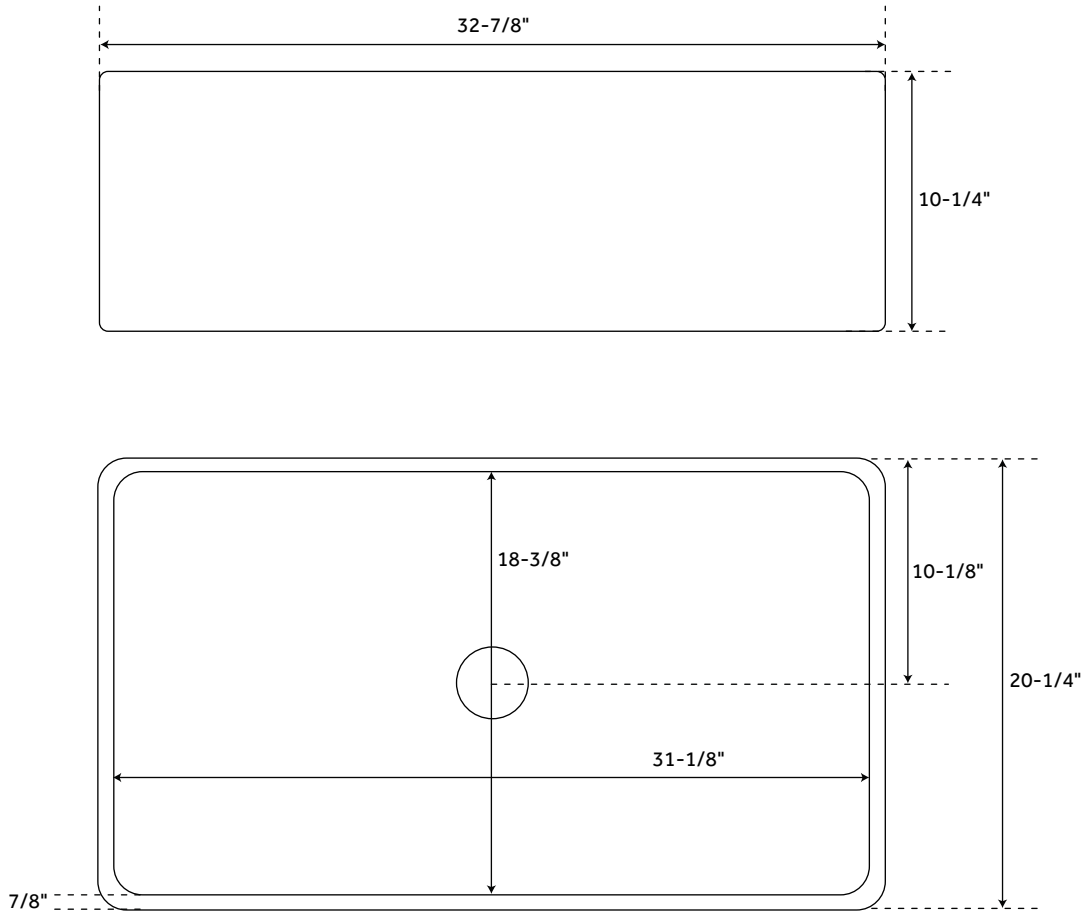

33" AUSTER

FIRECLAY FARMHOUSE SINK

SKU: 940951

FEATURES

Material: Fireclay
Basin Split: Single
Shape: Rectangle
Apron Design: Smooth
Faucet Centers: No Faucet Hole
Number of Basins: 1
Product Color: White
Length: 32-7/8"
Width: 20-1/4"
Height: 10-1/4"
Basin Length: 31-1/8"
Basin Width: 18-3/8"
Water Depth to Rim: 9-1/8"
Apron Front Rim Thickness: 7/8"
Side and Back Rim Thickness: 7/8"
Drain Included: Optional
Drain Size: 3-1/2"
Reversible Mounting: Yes