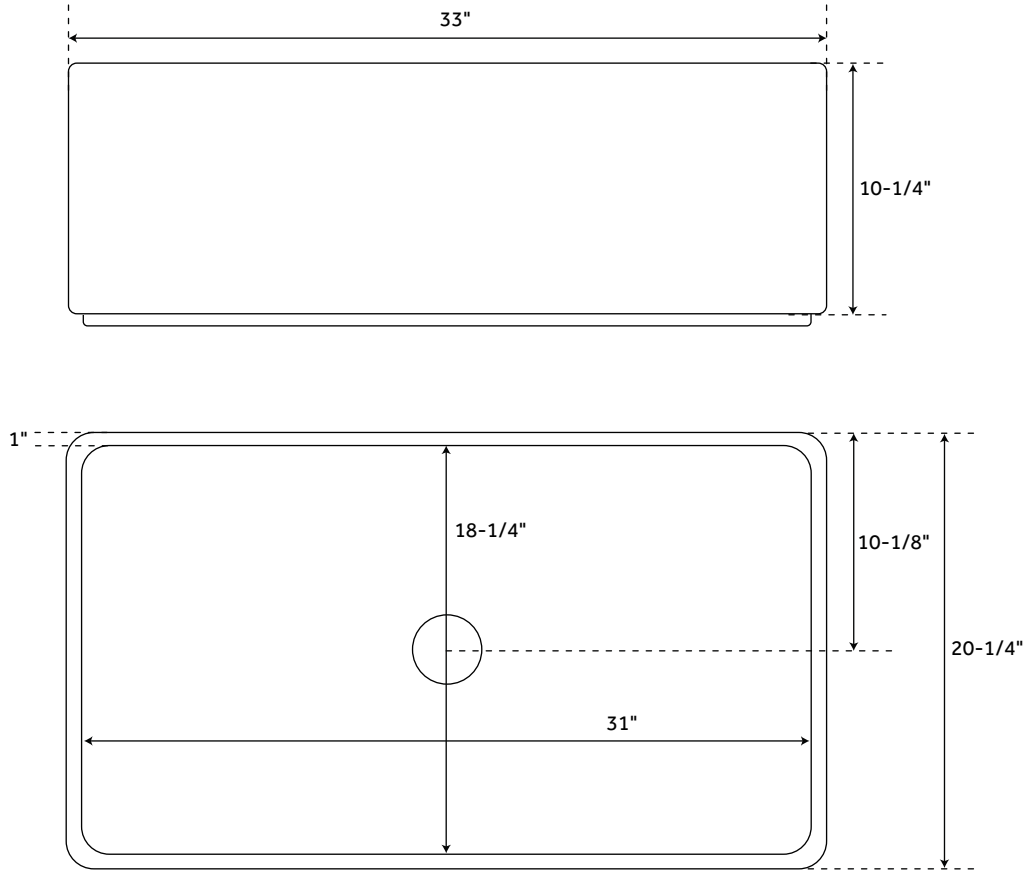

# 33" EMANUELE

### FEATURES

- Material: Fireclay
- Basin Split: Single
- Shape: Rectangle
- Apron Design: Smooth
- Faucet Centers: No Faucet Hole
- Number of Basins: 1
- Length: 33"
- Width: 20-1/4"
- Height: 10-1/4"
- Basin Length: 31"
- Basin Width: 18-1/4"
- Water Depth to Rim: 9"
- Apron Front Rim Thickness: 1"
- Side and Back Rim Thickness: 1"
- Faucet Holes: No Faucet Hole
- Drain Included: Optional
- Drain Size: 3-1/2"
- Reversible Mounting: Yes