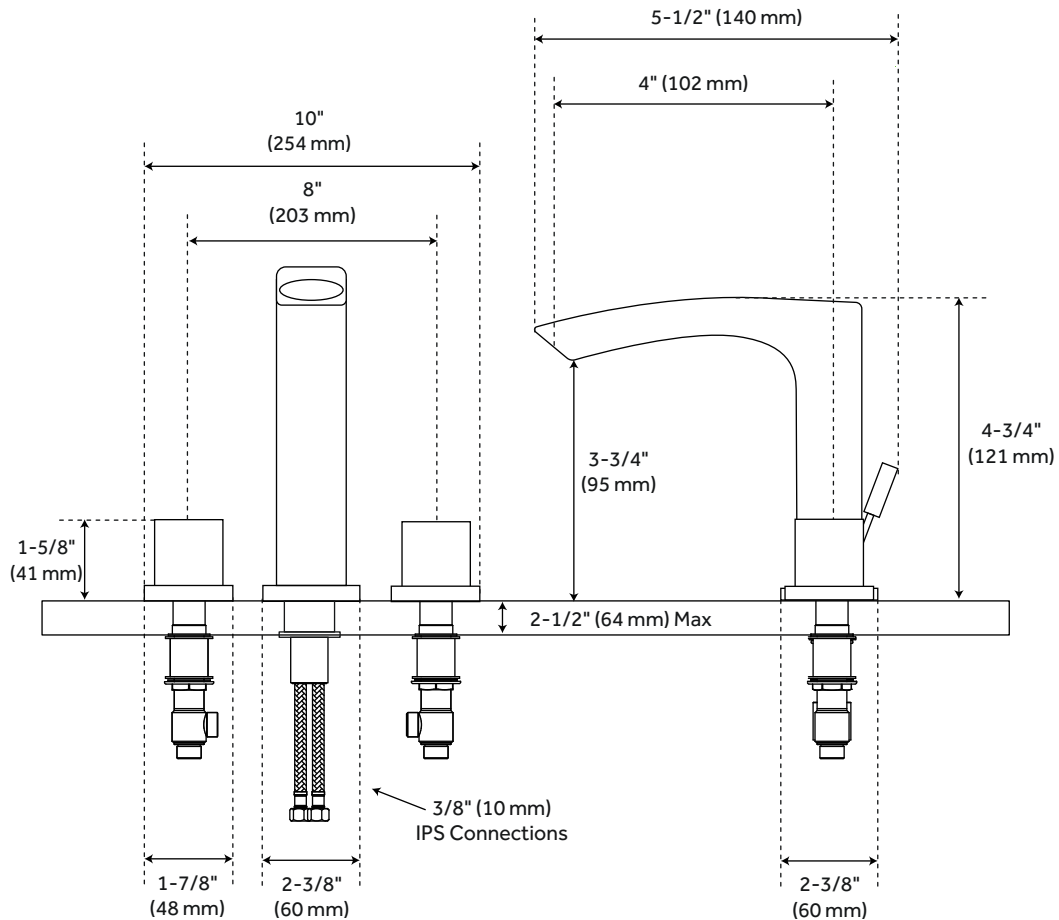

CANE

WIDESPREAD BATHROOM FAUCET

SKU: 940042

FEATURES

Installation Type: Widespread
Max. Countertop Thickness: 2-1/2"
Faucet Centers: 8"
Handle Type: Lever
Length: 10"
Width: 5-1/2"
Height: 4-3/4"
Height To Spout: 3-3/4"
Spout Reach: 4"
Handle Length: 1-7/8"
Height to Bottom of Handle: 1-5/8"
Ceramic Disc Cartridges: Yes
Hot and Cold Indicators: Yes
IPS: 3/8"
Drain Included: Yes
Drain Size: 1-1/2"
Maximum Flow Rate: 1.2 gpm
(gallons per minute)