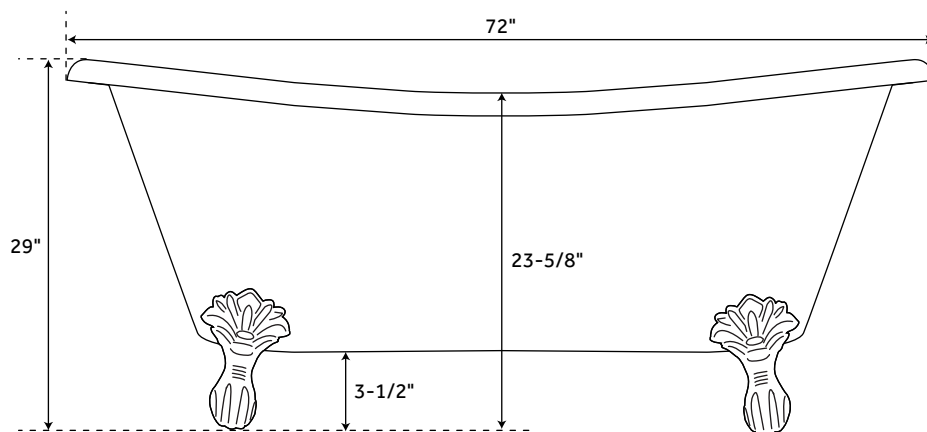

72" ISABELLA

COPPER DOUBLE-SLIPPER CLAWFOOT TUB - NICKEL INTERIOR - DARK ANTIQUE GREEN

SKU: 939936

FEATURES

Product Finish: Green
Overflow Hole: Optional
Shape: Oval
Length: 72"
Width: 31-1/2"
Height: 28-3/4"
Tub Interior Length: 53-1/2"
Tub Interior Width: 22-1/2"
Water Depth to Rim: 20-5/8"
Exterior Treatment: Hammered
Interior Treatment: Hammered
Feet Type: Lion Paw
Feet Material: Copper
Metal Gauge/Thickness: 16 Gauge
Tap Deck: No
Drain Included: Optional
Drain Placement: Center
Faucet Included: No
Faucet Drillings: No Drillings
Tub Weight Uncrated (lbs): 110
Tub Weight Crated (lbs): 220