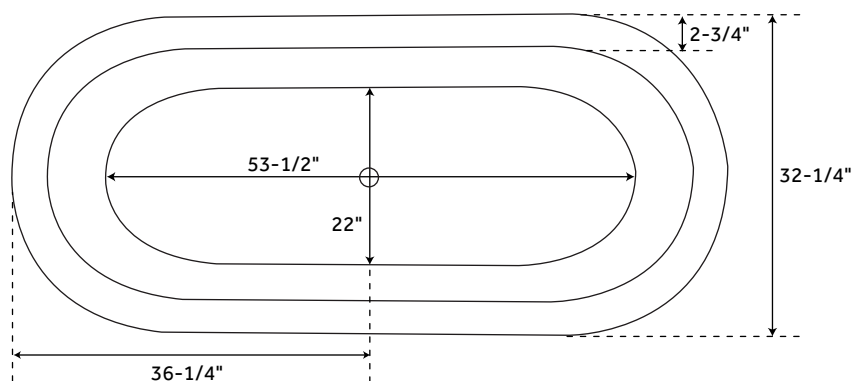

72" ISABELLA

COPPER DOUBLE-SLIPPER CLAWFOOT TUB - NICKEL INTERIOR - DARK ANTIQUE GREEN

SKU: 939936

FEATURES

Product Finish: Green
Overflow Hole: Optional
Shape: Oval
Length: 72"
Width: 31-1/2"
Height: 28-3/4"
Tub Interior Length: 53-1/2"
Tub Interior Width: 22-1/2"
Water Depth to Rim: 20-5/8"
Exterior Treatment: Hammered
Interior Treatment: Hammered
Feet Type: Lion Paw
Feet Material: Copper
Metal Gauge/Thickness: 16 Gauge
Tap Deck: No
Drain Included: Optional
Drain Placement: Center
Faucet Included: No
Faucet Drillings: No Drillings
Tub Weight Uncrated (lbs): 110
Tub Weight Crated (lbs): 220

SIGNATURE HARDWARE LIFETIME WARRANTY

See website for warranty information

All measurements are approximate. Measurements may vary +/- 1/2".

REVISED 09/28/2018