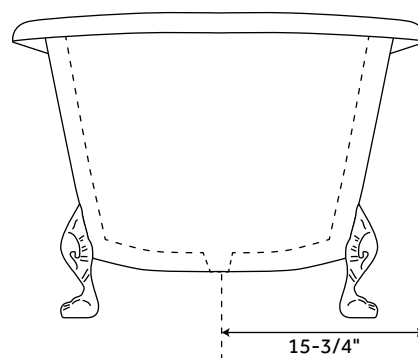

72" ISABELLA

COPPER DOUBLE-SLIPPER CLAWFOOT TUB - NICKEL INTERIOR - DARK ANTIQUE GREEN

SKU: 939936

FEATURES

Product Finish: Green
Overflow Hole: Optional
Shape: Oval
Length: 72"
Width: 31-1/2"
Height: 28-3/4"
Tub Interior Length: 53-1/2"
Tub Interior Width: 22-1/2"
Water Depth to Rim: 20-5/8"
Exterior Treatment: Hammered
Interior Treatment: Hammered
Feet Type: Lion Paw
Feet Material: Copper
Metal Gauge/Thickness: 16 Gauge
Tap Deck: No
Drain Included: Optional
Drain Placement: Center
Faucet Included: No
Faucet Drillings: No Drillings
Tub Weight Uncrated (lbs): 110
Tub Weight Crated (lbs): 220

SIGNATURE HARDWARE LIFETIME WARRANTY

See website for warranty information

All measurements are approximate. Measurements may vary +/- 1/2".

REVISED 09/28/2018