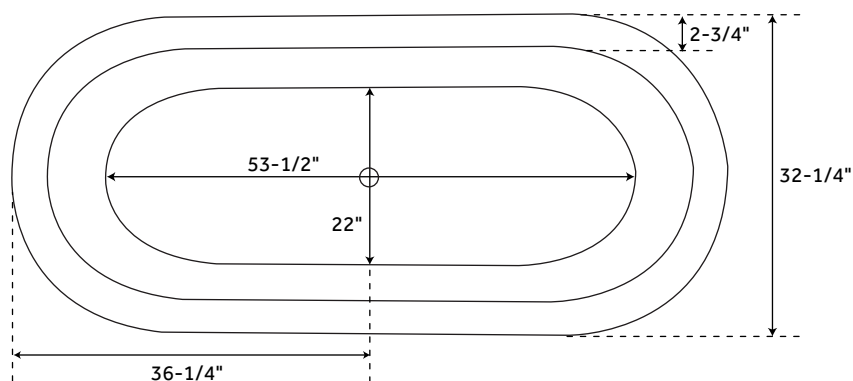

72" ISABELLA

COPPER DOUBLE-SLIPPER CLAWFOOT TUB - NICKEL INTERIOR - MOTTLED BURGUNDY

SKU: 939935

FEATURES

- Product Finish: Burgundy
- Overflow Hole: Optional
- Shape: Oval
- Length: 72"
- Width: 31-1/2"
- Height: 28-3/4"
- Tub Interior Length: 53-1/2"
- Tub Interior Width: 22-1/2"
- Water Depth to Rim: 20-5/8"
- Exterior Treatment: Hammered
- Interior Treatment: Hammered
- Feet Type: Lion Paw
- Feet Material: Copper
- Metal Gauge/Thickness: 16 Gauge
- Tap Deck: No
- Drain Included: Optional
- Drain Placement: Center
- Faucet Included: No
- Faucet Drillings: No Drillings
- Tub Weight Uncrated (lbs): 110
- Tub Weight Crated (lbs): 220

SIGNATURE HARDWARE LIFETIME WARRANTY

See website for warranty information

All measurements are approximate. Measurements may vary +/- 1/2".

REVISED 09/28/2018