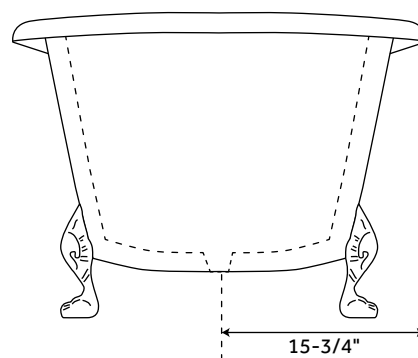

72" ISABELLA

COPPER DOUBLE-SLIPPER CLAWFOOT TUB - NICKEL INTERIOR - MOTTLED BURGUNDY

SKU: 939935

FEATURES

- Product Finish: Burgundy
- Overflow Hole: Optional
- Shape: Oval
- Length: 72"
- Width: 31-1/2"
- Height: 28-3/4"
- Tub Interior Length: 53-1/2"
- Tub Interior Width: 22-1/2"
- Water Depth to Rim: 20-5/8"
- Exterior Treatment: Hammered
- Interior Treatment: Hammered
- Feet Type: Lion Paw
- Feet Material: Copper
- Metal Gauge/Thickness: 16 Gauge
- Tap Deck: No
- Drain Included: Optional
- Drain Placement: Center
- Faucet Included: No
- Faucet Drillings: No Drillings
- Tub Weight Uncrated (lbs): 110
- Tub Weight Crated (lbs): 220

SIGNATURE HARDWARE LIFETIME WARRANTY

See website for warranty information

All measurements are approximate. Measurements may vary +/- 1/2".

REVISED 09/28/2018