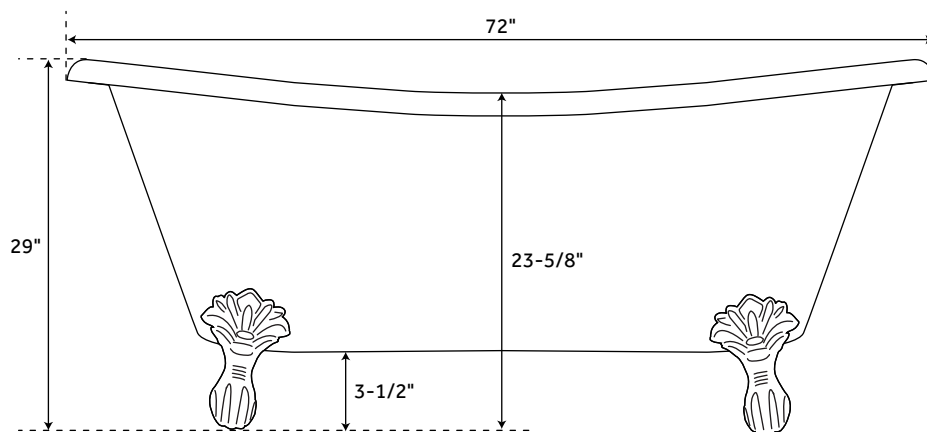

72" ISABELLA

COPPER DOUBLE-SLIPPER CLAWFOOT TUB - NICKEL INTERIOR - MOTTLED BURGUNDY

SKU: 939935

FEATURES

- Product Finish: Burgundy
- Overflow Hole: Optional
- Shape: Oval
- Length: 72"
- Width: 31-1/2"
- Height: 28-3/4"
- Tub Interior Length: 53-1/2"
- Tub Interior Width: 22-1/2"
- Water Depth to Rim: 20-5/8"
- Exterior Treatment: Hammered
- Interior Treatment: Hammered
- Feet Type: Lion Paw
- Feet Material: Copper
- Metal Gauge/Thickness: 16 Gauge
- Tap Deck: No
- Drain Included: Optional
- Drain Placement: Center
- Faucet Included: No
- Faucet Drillings: No Drillings
- Tub Weight Uncrated (lbs): 110
- Tub Weight Crated (lbs): 220