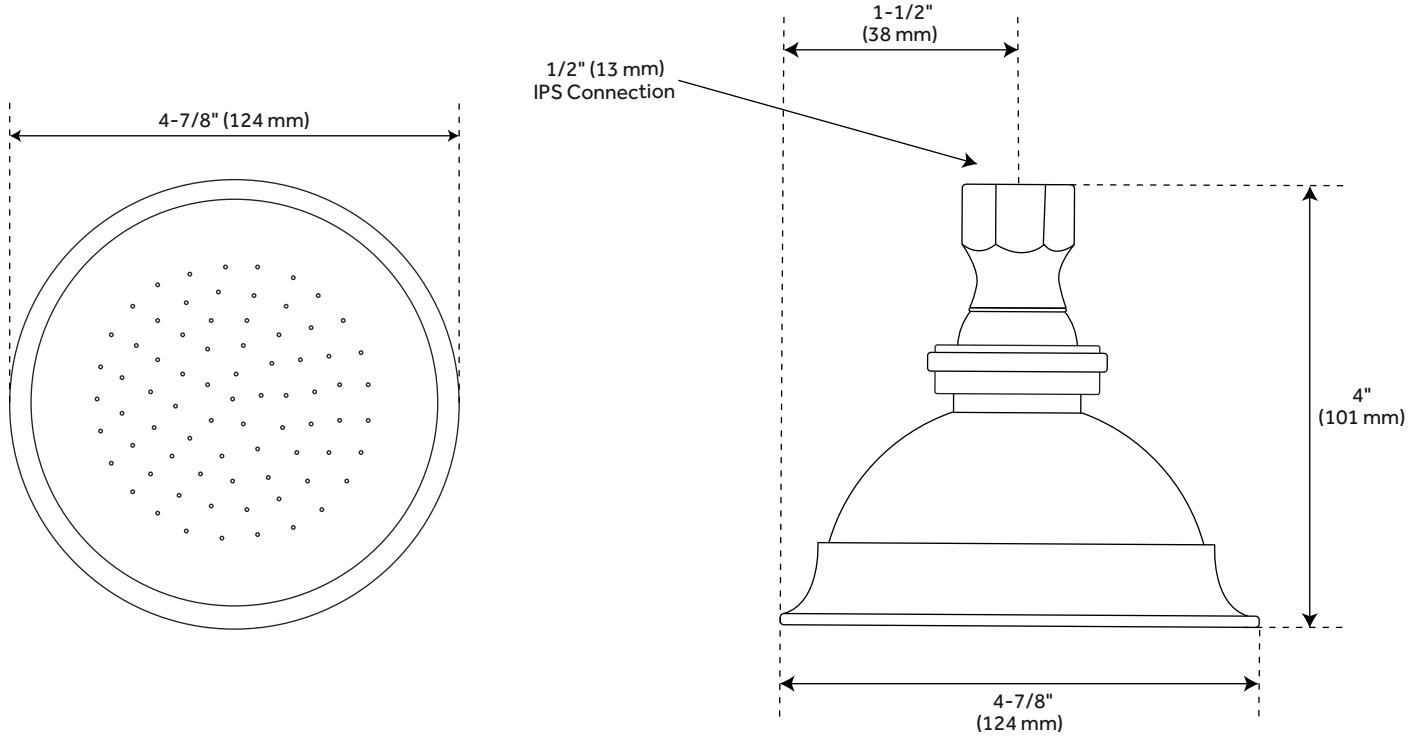

### FEATURES

Design: Traditional  
Faucet Centers: 3" - 9"  
Handle Type: Lever  
Material: Brass  
Length: 10"  
Height: 5-3/8"  
Handle Material: Porcelain  
Hot and Cold Indicators: Yes  
Base Plate Length: 2"  
Base Plate Width: 2"  
Coupler Included: Yes

### FEATURES

Material: Brass  
Shape: Round  
Installation Type: Wall Mount  
Height: 4"  
Features: Shower Head Only  
Assembly Required: No  
Shower Head Diameter: 4-7/8"  
Shower Arm Included: No  
Shower Head IPS: 1/2"  
Shower Head Swivel: Yes

### FEATURES

Material: Porcelain  
Shape: Round  
Installation Type: Wall Mount  
Features: Shower Head Only  
Assembly Required: No  
Shower Head Diameter: 6-1/4"  
Shower Arm Included: No  
Shower Head IPS: 1/2"