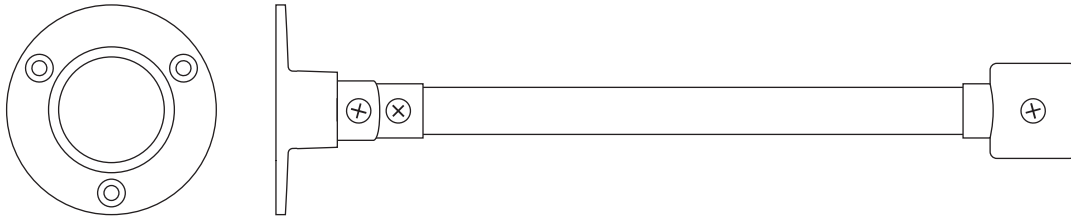

RIM MOUNT

RECTANGULAR SOLID BRASS SHOWER RING

SKU: 939454

FEATURES

- Material: Brass
- Metal Thickness: .6mm
- Shower curtain rod measures 3/4" OD and is pre-drilled for 5/8" OD shower riser pipe
- Includes 5/8" OD x 36" ceiling and 5/8" OD x 10" wall supports
- Pre-drilled for 5/8" OD shower riser pipe
- Includes wall- and ceiling-mount hardware