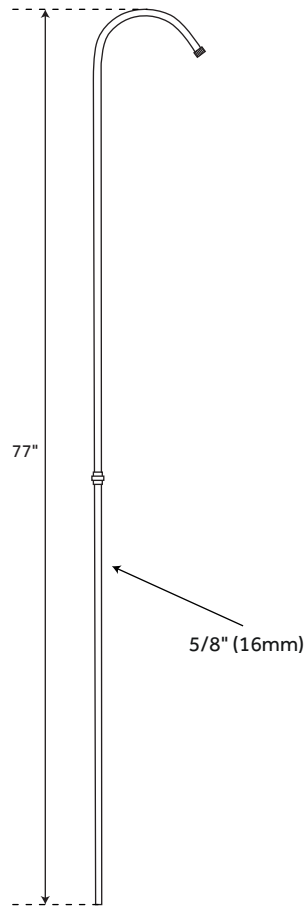

### FEATURES

- Material: Brass
- Metal Thickness: .6mm
- Shower curtain rod measures 3/4" OD and is pre-drilled for 5/8" OD shower riser pipe
- Includes 5/8" OD x 36" ceiling and 5/8" OD x 10" wall supports
- Pre-drilled for 5/8" OD shower riser pipe
- Includes wall- and ceiling-mount hardware

# RIM MOUNT

5/8" OD X 77" HIGH SHOWER RISER PIPE

SKU: 939454

### FEATURES

Design: Traditional  
Faucet Centers: 3" - 9"  
Handle Type: Lever  
Material: Brass  
Length: 10"  
Height: 5-3/8"  
Handle Material: Porcelain  
Hot and Cold Indicators: Yes  
Base Plate Length: 2"  
Base Plate Width: 2"  
Coupler Included: Yes

### FEATURES

Material: Porcelain  
Shape: Round  
Installation Type: Wall Mount  
Features: Shower Head Only  
Assembly Required: No  
Shower Head Diameter: 6-1/4"  
Shower Arm Included: No  
Shower Head IPS: 1/2"