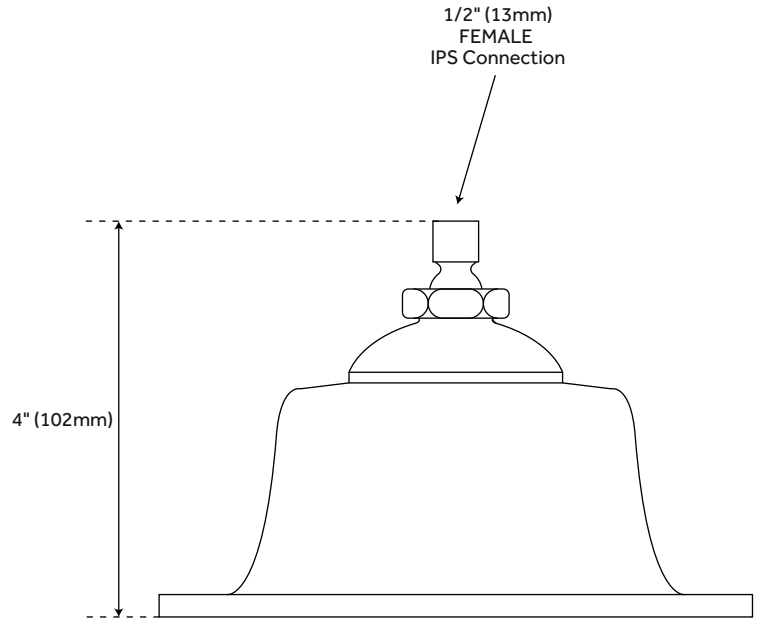

### FEATURES

- Material: Brass
- Metal Thickness: .6mm
- Shower curtain rod measures 3/4" OD and is pre-drilled for 5/8" OD shower riser pipe
- Includes 5/8" OD x 36" ceiling and 5/8" OD x 10" wall supports
- Pre-drilled for 5/8" OD shower riser pipe
- Includes wall- and ceiling-mount hardware

### FEATURES

Material: Brass  
Shape: Round  
Installation Type: Wall Mount  
Height: 4"  
Features: Shower Head Only  
Assembly Required: No  
Shower Head Diameter: 4-7/8"  
Shower Arm Included: No  
Shower Head IPS: 1/2"  
Shower Head Swivel: Yes

### FEATURES

Material: Porcelain  
Shape: Round  
Installation Type: Wall Mount  
Features: Shower Head Only  
Assembly Required: No  
Shower Head Diameter: 6-1/4"  
Shower Arm Included: No  
Shower Head IPS: 1/2"