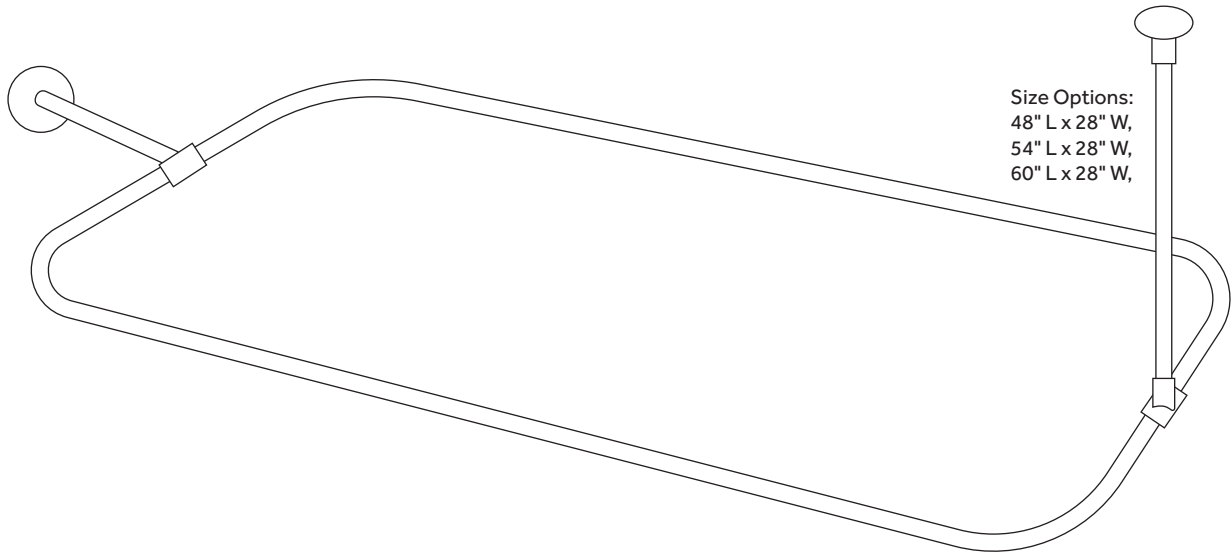

### CONTENTS

SHOWER RING	.....	PAGE 2
RISER PIPE	.....	PAGE 3
TUB FAUCET	.....	PAGE 4
BRASS SHOWER HEAD	.....	PAGE 5
PORCELAIN SHOWER HEAD	.....	PAGE 6

REVISED 08/06/2019

### FEATURES

- Material: Brass
- Metal Thickness: .6mm
- Shower curtain rod measures 3/4" OD and is pre-drilled for 5/8" OD shower riser pipe
- Includes 5/8" OD x 36" ceiling and 5/8" OD x 10" wall supports
- Pre-drilled for 5/8" OD shower riser pipe
- Includes wall- and ceiling-mount hardware

### FEATURES

Material: Brass  
Shape: Round  
Installation Type: Wall Mount  
Height: 4"  
Features: Shower Head Only  
Assembly Required: No  
Shower Head Diameter: 4-7/8"  
Shower Arm Included: No  
Shower Head IPS: 1/2"  
Shower Head Swivel: Yes

### FEATURES

Material: Porcelain  
Shape: Round  
Installation Type: Wall Mount  
Features: Shower Head Only  
Assembly Required: No  
Shower Head Diameter: 6-1/4"  
Shower Arm Included: No  
Shower Head IPS: 1/2"