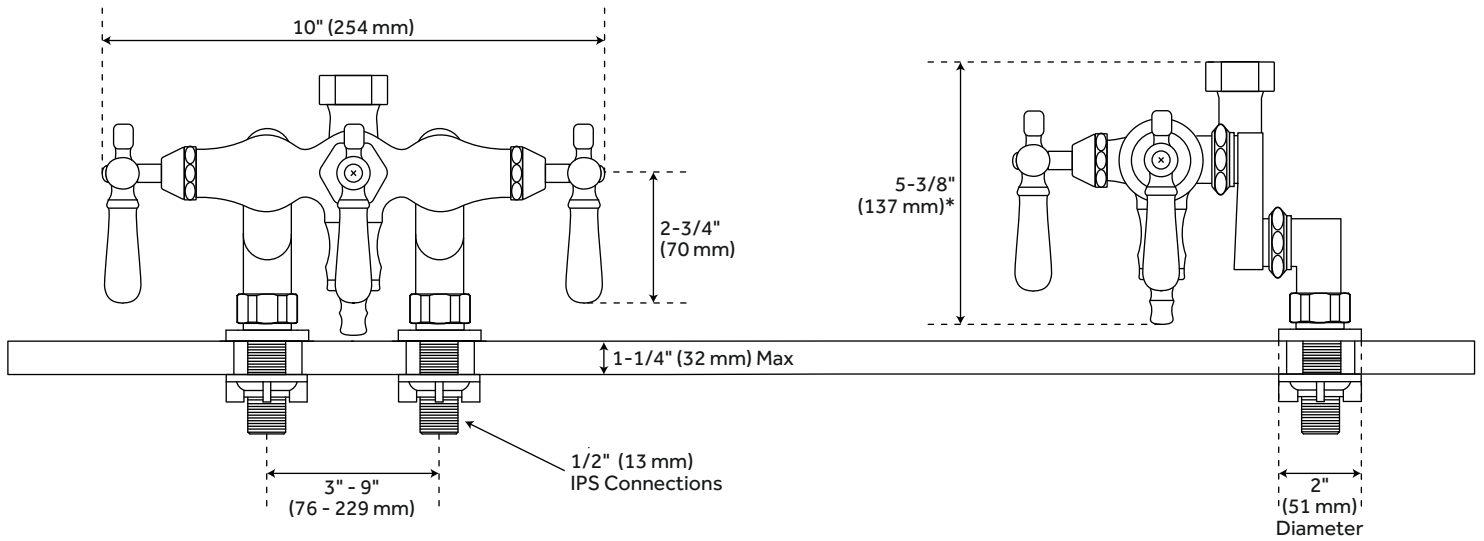

RIM MOUNT

DIVERTER VALVE WITH VARIABLE CENTERS

SKU: 939454

*Height measurements can vary based on faucet centers.

FEATURES

Design: Traditional
Faucet Centers: 3" - 9"
Handle Type: Lever
Material: Brass
Length: 10"
Height: 5-3/8"
Handle Material: Porcelain
Hot and Cold Indicators: Yes
Base Plate Length: 2"
Base Plate Width: 2"
Coupler Included: Yes