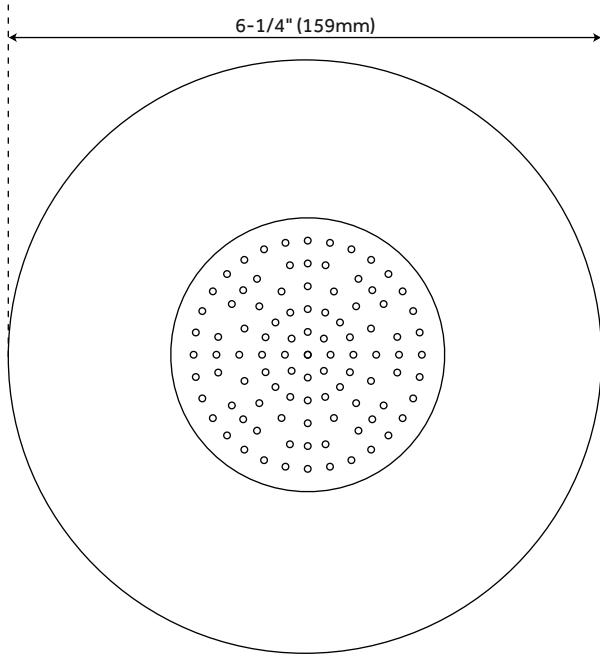

RIM MOUNT

PORCELAIN SUNFLOWER SHOWER HEAD

SKU: 939454

FEATURES

Material: Porcelain
Shape: Round
Installation Type: Wall Mount
Features: Shower Head Only
Assembly Required: No
Shower Head Diameter: 6-1/4"
Shower Arm Included: No
Shower Head IPS: 1/2"