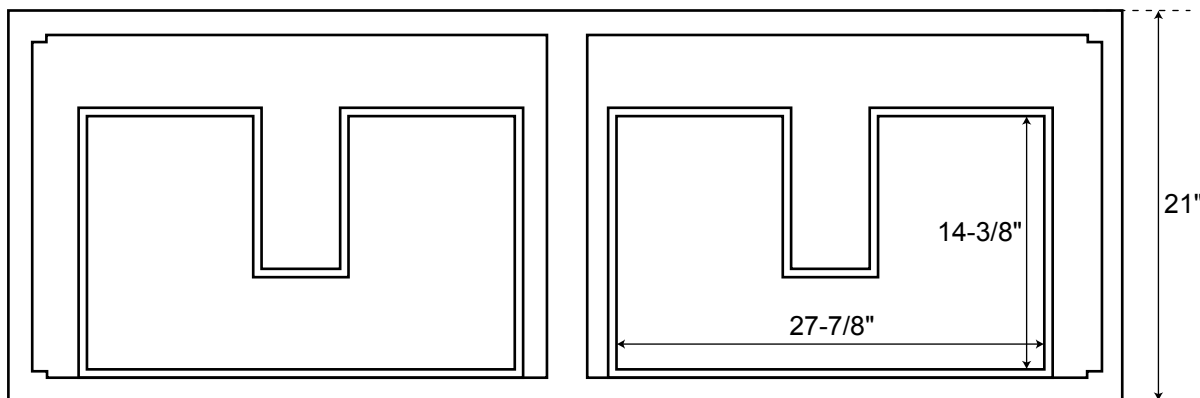

SPECIFICATIONS

60" Benoit Vanity Cabinet

Overall Dimensions	59-7/8" W x 21" D (front to back) x 34-1/4" H
Suggested Rough-In	22"

All measurements are approximate.

Overhead Interior

Front Interior