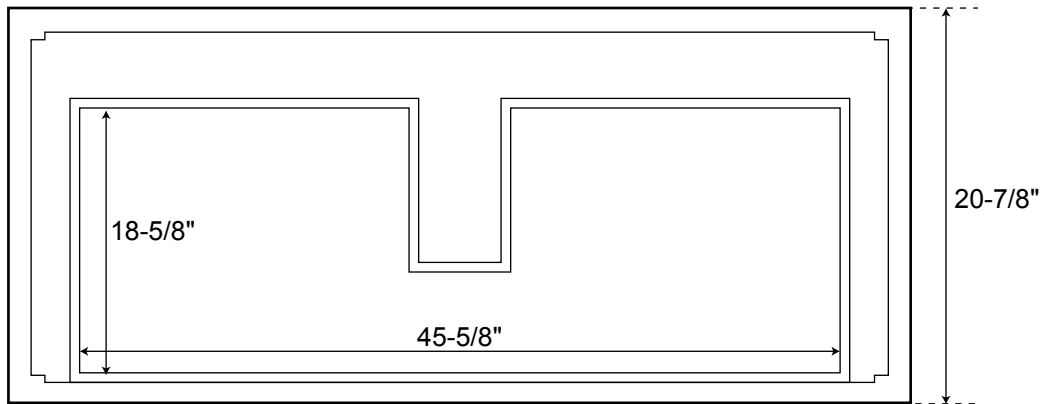

# SPECIFICATIONS

Overall Dimensions	47-7/8" W x 20-7/8" D (front to back) x 34-1/4" H
Suggested Rough-In	22"

All measurements are approximate.

## 48" Benoist Vanity Cabinet

Overhead Interior

Front Interior