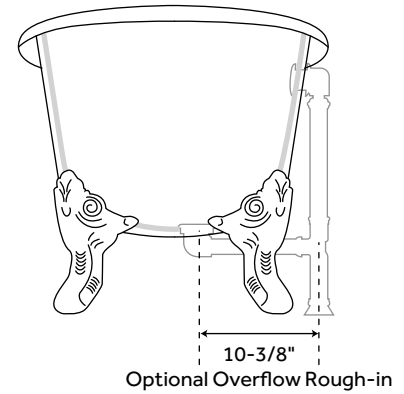

# 72" LENA

## CAST IRON CLAWFOOT TUB - MONARCH IMPERIAL FEET

SKU: 937997

### FEATURES

Design: Traditional  
Overflow Hole: Yes  
Shape: Oval  
Material: Cast Iron  
Length: 72"  
Width: 30-1/2"  
Height: 28-1/2"  
Tub Interior Length: 54"  
Tub Interior Width: 18-1/2"  
Water Depth to Rim: 18"  
Water Depth To Overflow: 14"  
Exterior Treatment:  
    Hand-Smoothed Painted  
Interior Treatment: White Porcelain Enamel  
Feet Type: Imperial  
Feet Material: Cast Iron  
Drain Placement: Offset  
Faucet Drillings: Roll Top - No Drillings  
Water Capacity (Gallons): 54  
Tub Weight Uncrated (lbs): 411  
Tub Weight Crated (lbs): 521