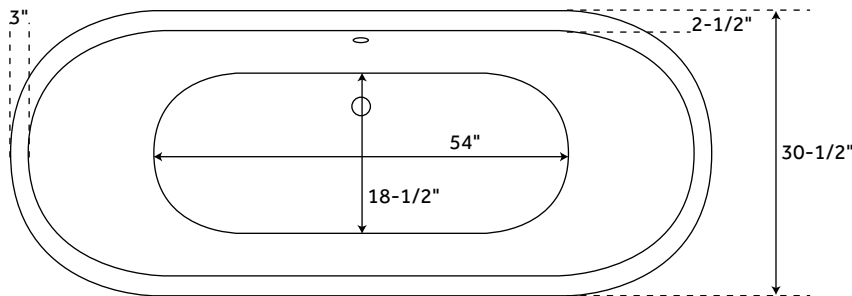

# 72" LENA

### FEATURES

Design: Traditional  
Overflow Hole: Yes  
Shape: Oval  
Material: Cast Iron  
Length: 72"  
Width: 30-1/2"  
Height: 28-1/2"  
Tub Interior Length: 54"  
Tub Interior Width: 18-1/2"  
Water Depth to Rim: 18"  
Water Depth To Overflow: 14"  
Exterior Treatment:  
    Hand-Smoothed Painted  
Interior Treatment: White Porcelain Enamel  
Feet Type: Imperial  
Feet Material: Cast Iron  
Drain Placement: Offset  
Faucet Drillings: Roll Top - No Drillings  
Water Capacity (Gallons): 54  
Tub Weight Uncrated (lbs): 411  
Tub Weight Crated (lbs): 521