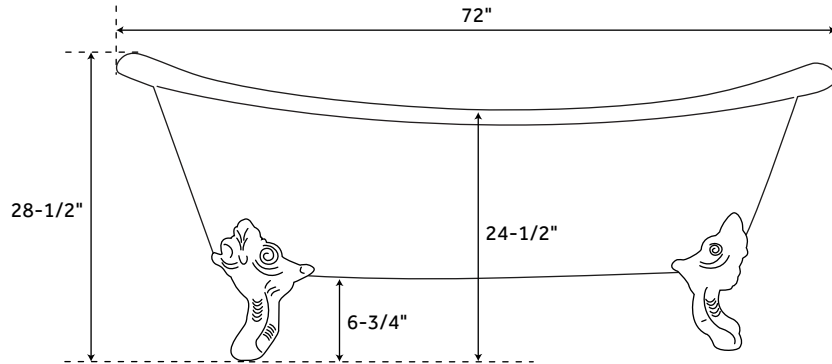

# 72" LENA

### FEATURES

Design: Traditional  
Overflow Hole: Yes  
Shape: Oval  
Material: Cast Iron  
Length: 72"  
Width: 30-1/2"  
Height: 28-1/2"  
Tub Interior Length: 54"  
Tub Interior Width: 18-1/2"  
Water Depth to Rim: 18"  
Water Depth To Overflow: 14"  
Exterior Treatment:  
    Hand-Smoothed Painted  
Interior Treatment: White Porcelain Enamel  
Feet Type: Imperial  
Feet Material: Cast Iron  
Drain Placement: Offset  
Faucet Drillings: Roll Top - No Drillings  
Water Capacity (Gallons): 54  
Tub Weight Uncrated (lbs): 411  
Tub Weight Crated (lbs): 521