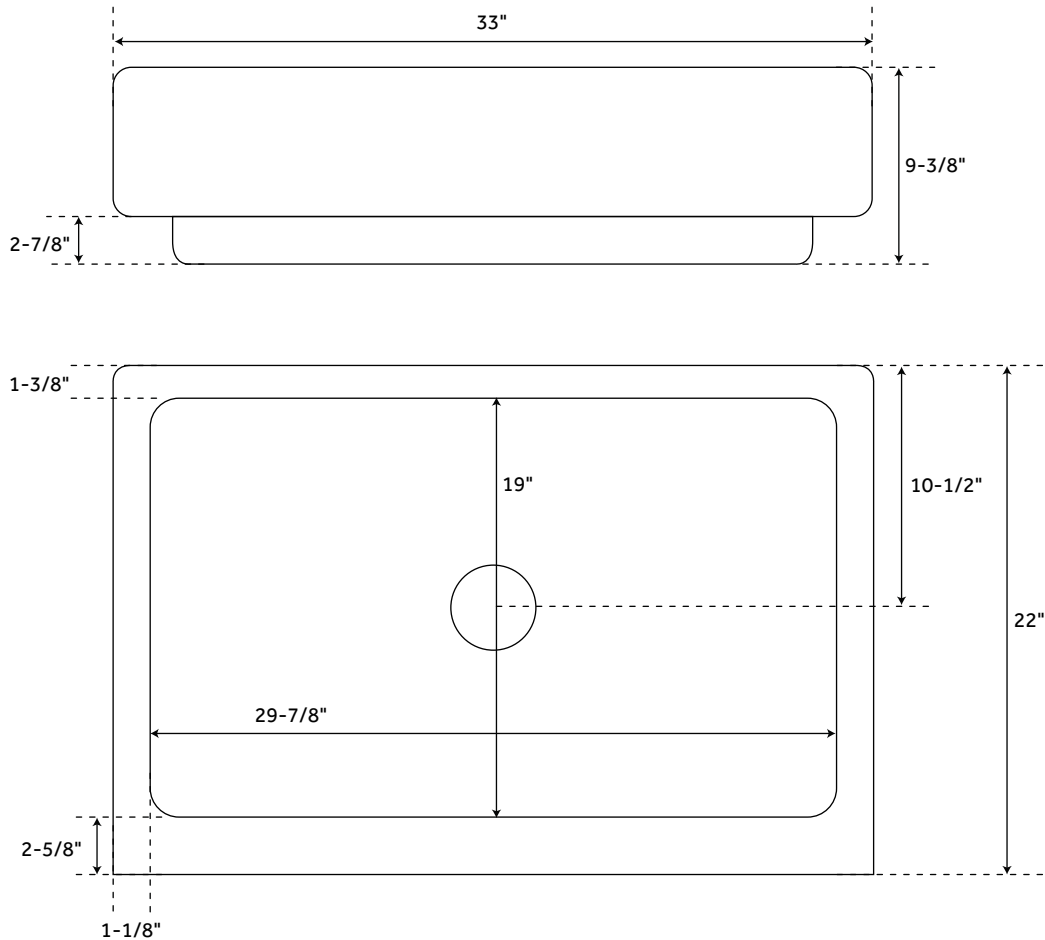

33" VERNON

HAMMERED COPPER RETROFIT FARMHOUSE SINK

SKU: 937100

FEATURES

Material: Copper
Basin Split: Single
Shape: Rectangle
Apron Design: Hammered
Faucet Centers: No Faucet Hole
Number of Basins: 1
Product Color: Copper
Length: 33"
Width: 22"
Height: 9-3/8"
Basin Length: 29-7/8"
Basin Width: 19"
Water Depth to Rim: 9-1/8"
Apron Front Rim Thickness: 2-1/2"
Side and Back Rim Thickness: 1-1/2"
Metal Gauge/Thickness: 16 Gauge
Drain Size: 3-1/2"
Features: Retrofit