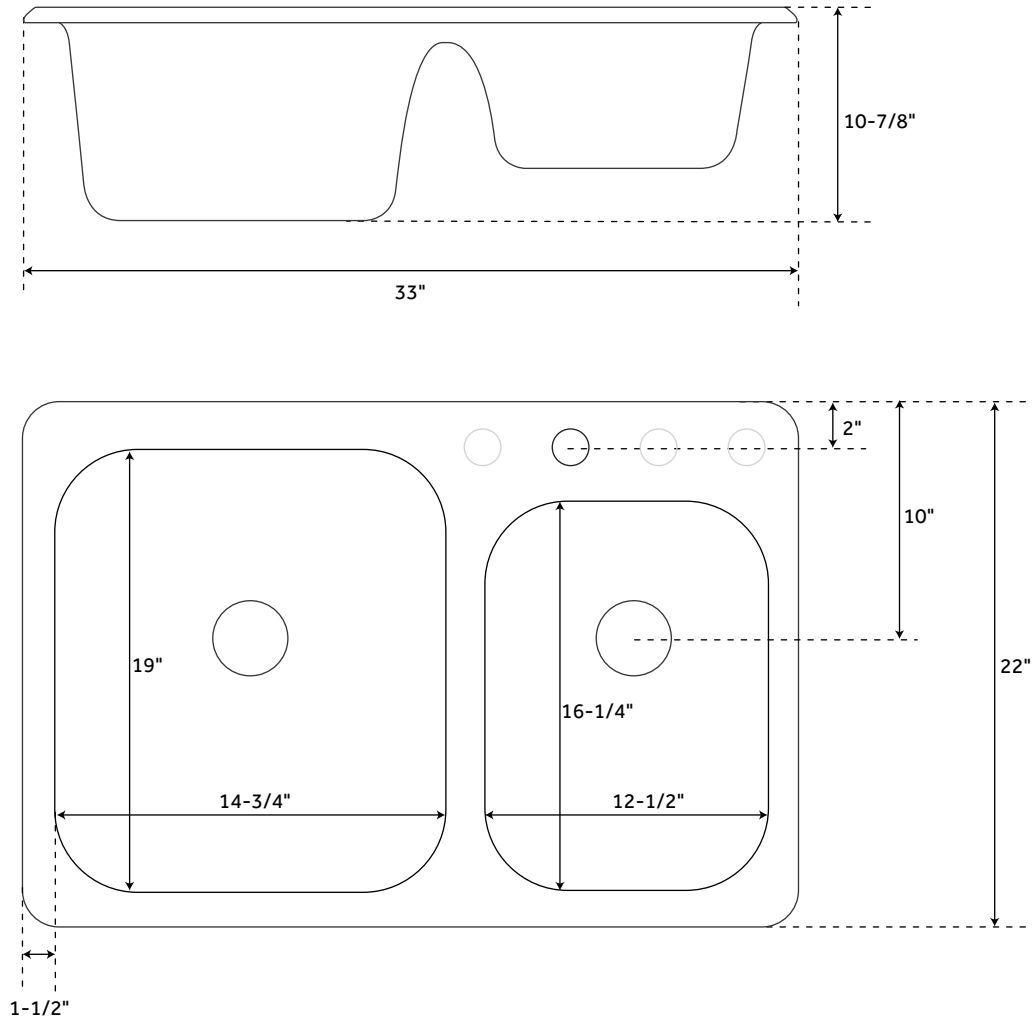

33" ELGIN

60/40 OFFSET DOUBLE-BOWL CAST IRON DROP-IN KITCHEN SINK

SKU: 936787

FEATURES

Material: Cast Iron
Basin Split: 60/40
Shape: Rectangle
Sink Installation: Drop-In
Number of Basins: 2
Length: 33"
Width: 22"
Height: 10-7/8"
Large Bowl Length: 14-3/4"
Large Bowl Width: 19"
Large Bowl Depth: 10"
Small Bowl Length: 12-1/2"
Small Bowl Width: 16-1/4"
Small Bowl Depth: 8"
Rim Thickness: 1-1/2"
Faucet Included: No
Drain Included: Optional
Drain Size: 3-1/2"
Interior Treatment: Smooth

SIGNATURE HARDWARE LIFETIME WARRANTY

See website for warranty information

All measurements are approximate. Measurements may vary +/- 1/2".

REVISED 11/05/2018