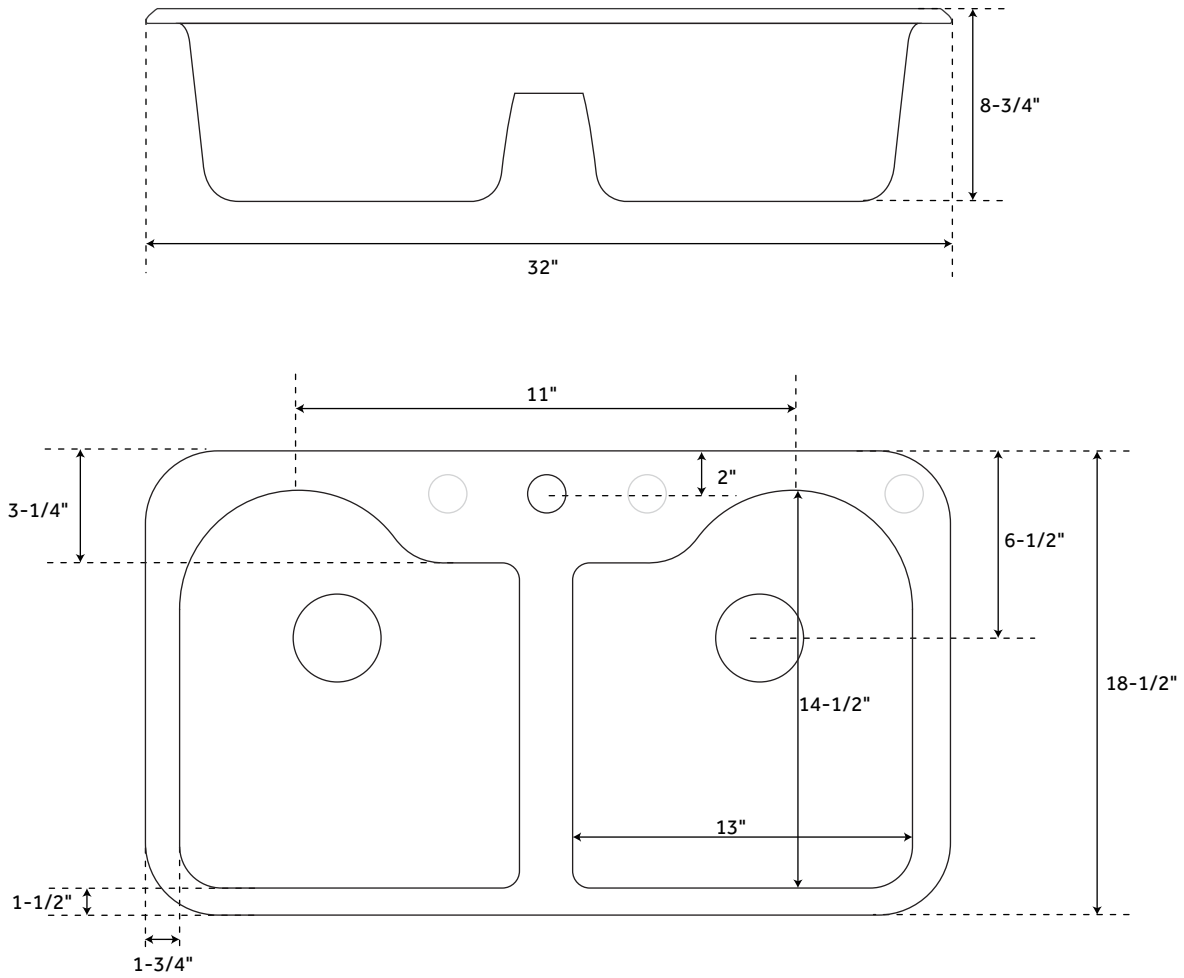

32" BERWICK

DOUBLE-BOWL CAST IRON DROP-IN KITCHEN SINK

SKU: 936783

FEATURES

Material: Cast Iron
Basin Split: 50/50
Shape: Rectangle
Sink Installation: Drop-In
Faucet Centers: Single-Hole, Widespread
Number of Basins: 2
Length: 32"
Width: 18-1/2"
Height: 8-3/4"
Basin Length: 13"
Basin Width: 14-1/2"
Water Depth to Rim: 7-3/4"
Rim Thickness: 1-1/2"
Faucet Included: No
Faucet Holes: 4
Drain Included: Optional
Drain Size: 3-1/2"
Mounting Hardware Included: No
Interior Treatment: Smooth

SIGNATURE HARDWARE LIFETIME WARRANTY

See website for warranty information

All measurements are approximate. Measurements may vary +/- 1/2".

REVISED 11/05/2018