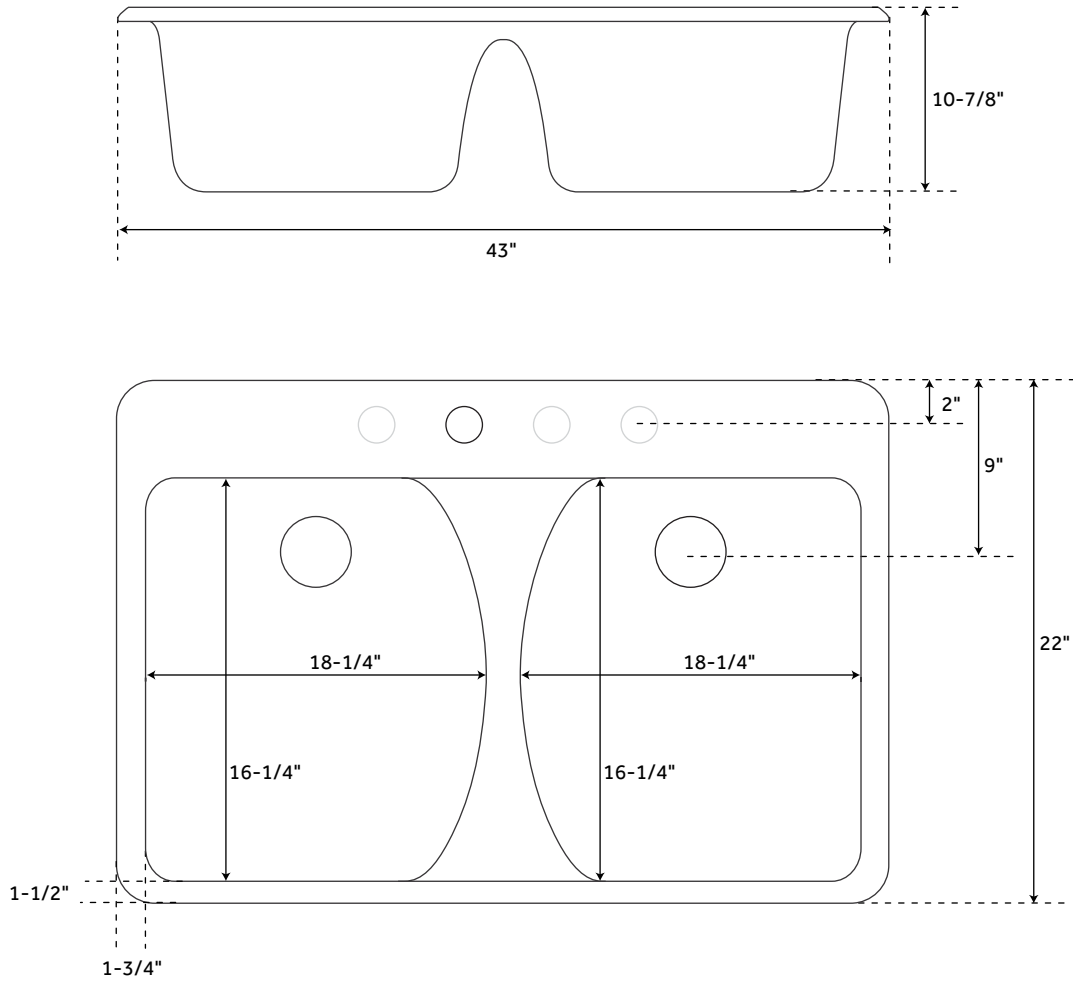

43" SELKIRK

DOUBLE-BOWL CAST IRON DROP-IN KITCHEN SINK

SKU: 936613

FEATURES

Material: Cast Iron
Basin Split: 50/50
Shape: Rectangle
Sink Installation: Drop-In
Number of Basins: 2
Length: 43"
Width: 22"
Height: 10-7/8"
Basin Length: 18-1/4"
Basin Width: 16-1/4"
Water Depth to Rim: 10"
Rim Thickness: 1-1/2"
Faucet Included: No
Drain Included: Optional
Drain Size: 3-1/2"
Interior Treatment: Smooth

SIGNATURE HARDWARE LIFETIME WARRANTY

See website for warranty information

All measurements are approximate. Measurements may vary +/- 1/2".

REVISED 10/24/2018