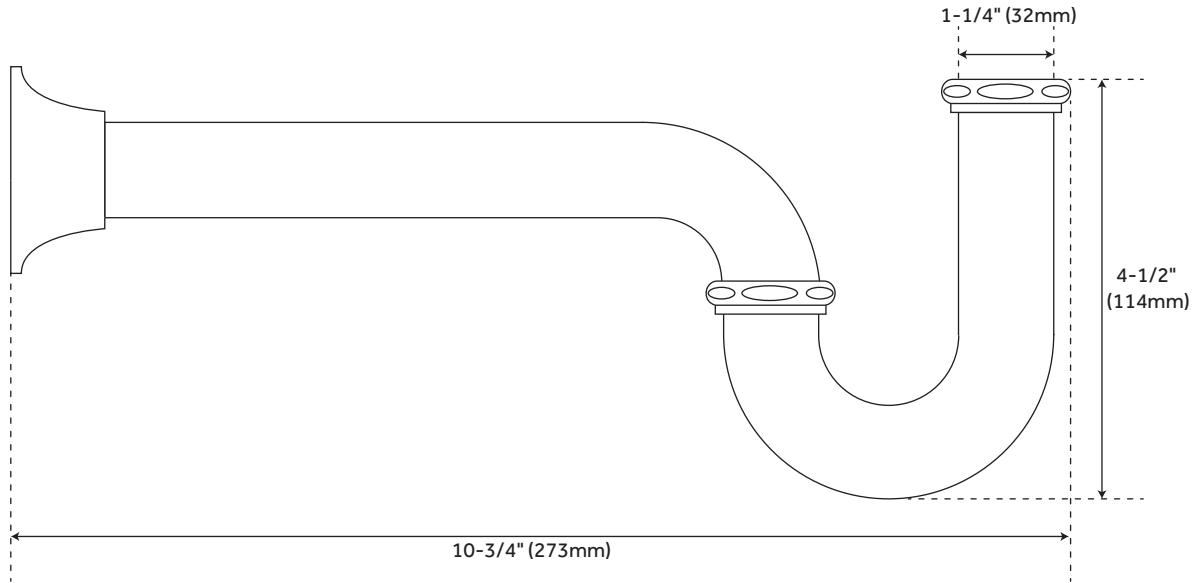

# P TRAP

1-1/4" P TRAP WITH CONE FLANGE

SKU: 936479

## FEATURES

Length: 10-3/4"  
Width: 1-3/4"  
Height: 4-1/2"  
OD (Outside Diameter): 1-1/4"