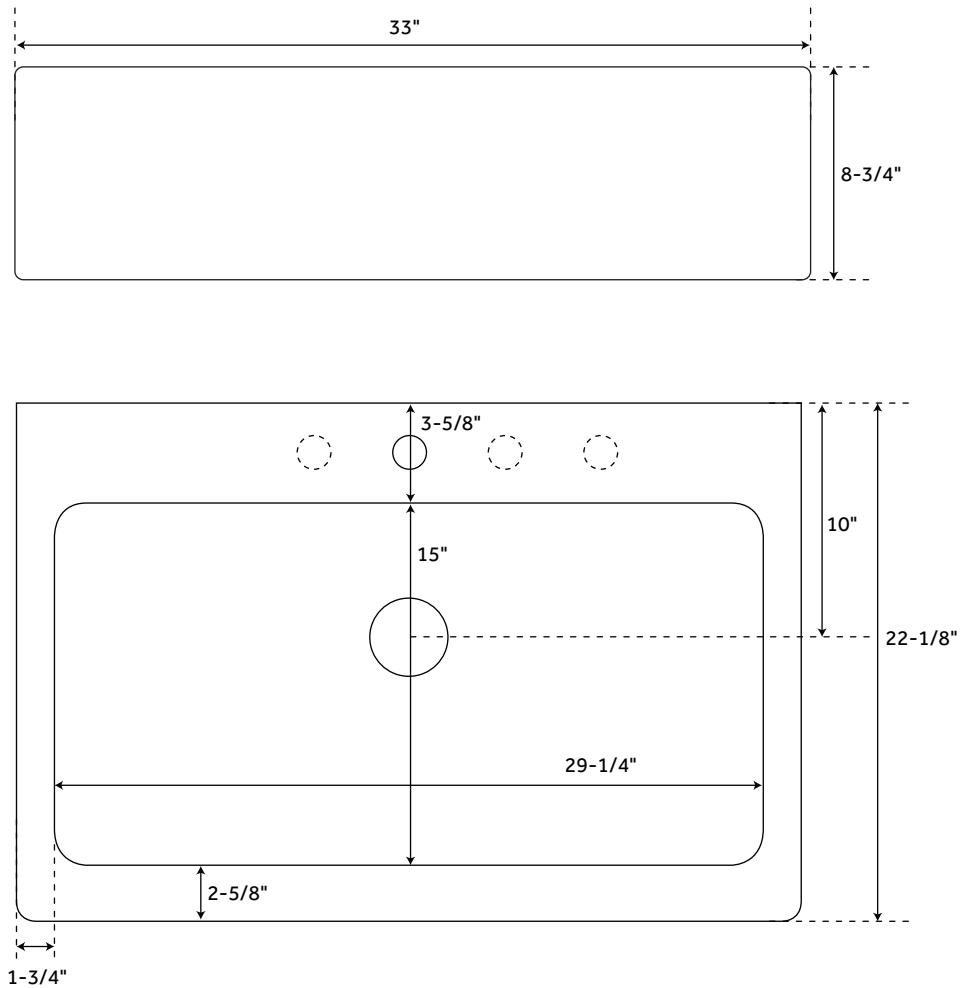

33" ALMERIA

CAST IRON FARMHOUSE KITCHEN SINK

SKU: 935677

FEATURES

Material: Cast Iron
Basin Split: Single
Apron Design: Smooth
Number of Basins: 1
Product Color: White
Length: 33"
Width: 22-1/8"
Height: 8-3/4"
Basin Length: 29-1/4"
Basin Width: 15"
Water Depth to Rim: 8"
Apron Front Rim Thickness: 2-5/8"
Side and Back Rim Thickness: 1-3/4"
Drain Included: Optional
Drain Size: 3-1/2"
Exterior Treatment: Smooth
Interior Treatment: Smooth

SIGNATURE HARDWARE LIFETIME WARRANTY

See website for warranty information

All measurements are approximate. Measurements may vary +/- 1/2".

REVISED 10/09/2018