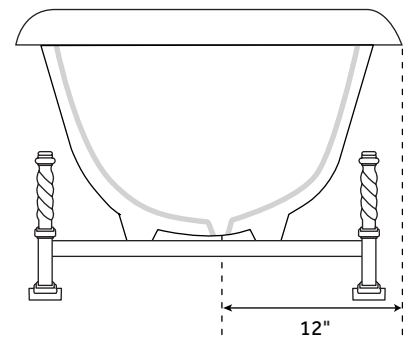

71" BELLBROOK

CAST IRON DOUBLE-SLIPPER TUB - GOTHIC FEET

SKU: 935664

FEATURES

Design: Traditional
Features: Custom Painting Available
Overflow Hole: Yes
Shape: Oval
Material: Cast Iron
Length: 71"
Width: 31"
Height: 30-1/2"
Tub Interior Length: 36"
Tub Interior Width: 16-1/2"
Water Depth to Rim: 17-1/2"
Water Depth To Overflow: 14"
Exterior Treatment:
 Hand-Smoothed Painted
Interior Treatment: White Porcelain Enamel
Feet Type: Gothic
Feet Material: Cast Iron
Drain Placement: Offset
Water Capacity (Gallons): 50
Tub Weight Uncrated (lbs): 347
Tub Weight Crated (lbs): 457

SIGNATURE HARDWARE LIFETIME WARRANTY

See website for warranty information

All measurements are approximate. Measurements may vary +/- 1/2".

REVISED 12/11/2018