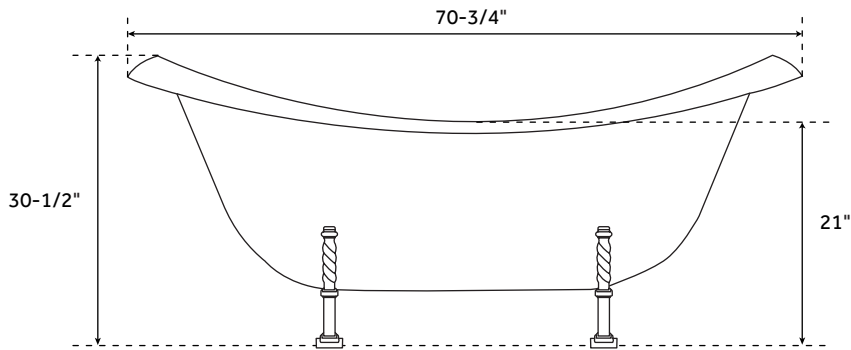

71" BELLBROOK

CAST IRON DOUBLE-SLIPPER TUB - GOTHIC FEET

SKU: 935664

FEATURES

Design: Traditional
Features: Custom Painting Available
Overflow Hole: Yes
Shape: Oval
Material: Cast Iron
Length: 71"
Width: 31"
Height: 30-1/2"
Tub Interior Length: 36"
Tub Interior Width: 16-1/2"
Water Depth to Rim: 17-1/2"
Water Depth To Overflow: 14"
Exterior Treatment:
 Hand-Smoothed Painted
Interior Treatment: White Porcelain Enamel
Feet Type: Gothic
Feet Material: Cast Iron
Drain Placement: Offset
Water Capacity (Gallons): 50
Tub Weight Uncrated (lbs): 347
Tub Weight Crated (lbs): 457

SIGNATURE HARDWARE LIFETIME WARRANTY

See website for warranty information

All measurements are approximate. Measurements may vary +/- 1/2".

REVISED 12/11/2018