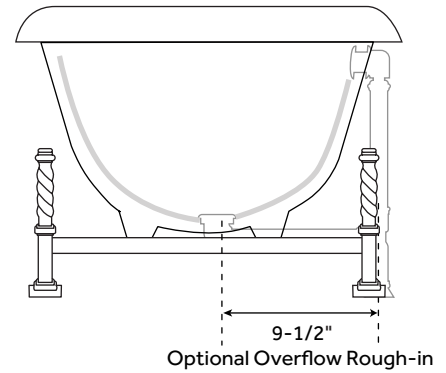

71" BELLBROOK

CAST IRON DOUBLE-SLIPPER TUB - GOTHIC FEET

SKU: 935664

FEATURES

Design: Traditional
Features: Custom Painting Available
Overflow Hole: Yes
Shape: Oval
Material: Cast Iron
Length: 71"
Width: 31"
Height: 30-1/2"
Tub Interior Length: 36"
Tub Interior Width: 16-1/2"
Water Depth to Rim: 17-1/2"
Water Depth To Overflow: 14"
Exterior Treatment:
 Hand-Smoothed Painted
Interior Treatment: White Porcelain Enamel
Feet Type: Gothic
Feet Material: Cast Iron
Drain Placement: Offset
Water Capacity (Gallons): 50
Tub Weight Uncrated (lbs): 347
Tub Weight Crated (lbs): 457