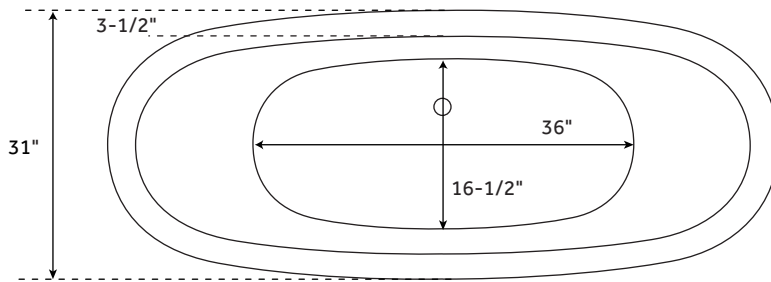

71" BELLBROOK

CAST IRON DOUBLE-SLIPPER TUB - GOTHIC FEET

SKU: 935664

FEATURES

Design: Traditional
Features: Custom Painting Available
Overflow Hole: Yes
Shape: Oval
Material: Cast Iron
Length: 71"
Width: 31"
Height: 30-1/2"
Tub Interior Length: 36"
Tub Interior Width: 16-1/2"
Water Depth to Rim: 17-1/2"
Water Depth To Overflow: 14"
Exterior Treatment:
 Hand-Smoothed Painted
Interior Treatment: White Porcelain Enamel
Feet Type: Gothic
Feet Material: Cast Iron
Drain Placement: Offset
Water Capacity (Gallons): 50
Tub Weight Uncrated (lbs): 347
Tub Weight Crated (lbs): 457

SIGNATURE HARDWARE LIFETIME WARRANTY

See website for warranty information

All measurements are approximate. Measurements may vary +/- 1/2".

REVISED 12/11/2018