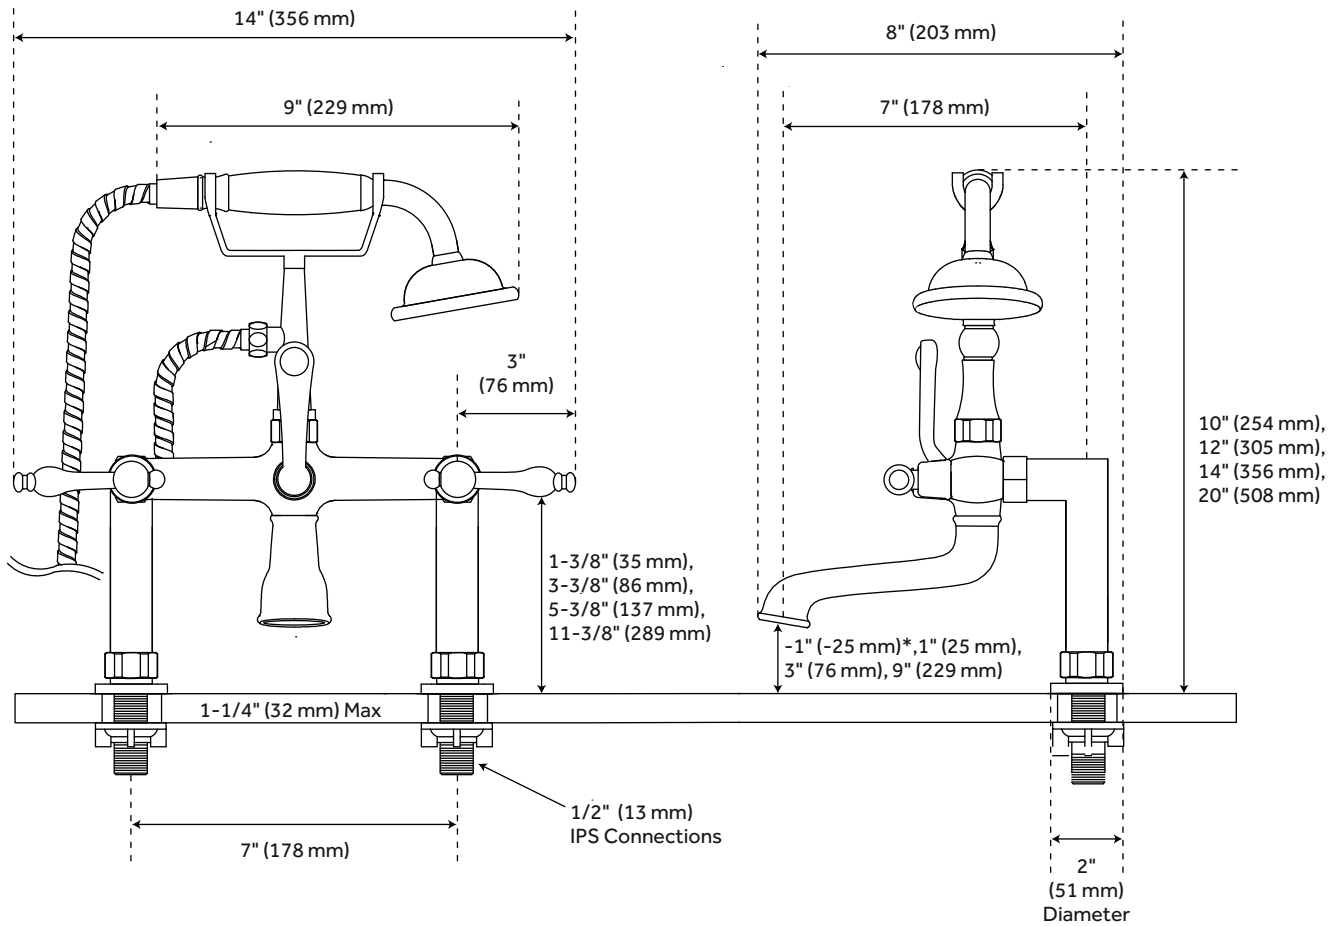

ENGLISH

TELEPHONE DECK-MOUNT TUB FAUCET, SUPPLIES AND DRAIN FOR COPPER PIPE

SKU: 935655

FEATURES

- Faucet Centers: 7"
- Handle Type: Lever
- Water Supply Height: 24"
- Length: 14"
- Depth: 8-1/2"
- Spout Reach: 7"
- Spout Width: 2"
- Handle Material: Brass
- Hot and Cold Indicators: No
- Drain Included: Yes
- Base Plate Width: 2"
- Ceramic Disc Cartridges: Yes
- Water Connection Included: Yes
- Water Supplies Included: Yes
- Diverter Included: Yes
- Shut-off Valves Included: Yes
- Couplers Included: Yes
- Hand Shower Hose Length: 60"