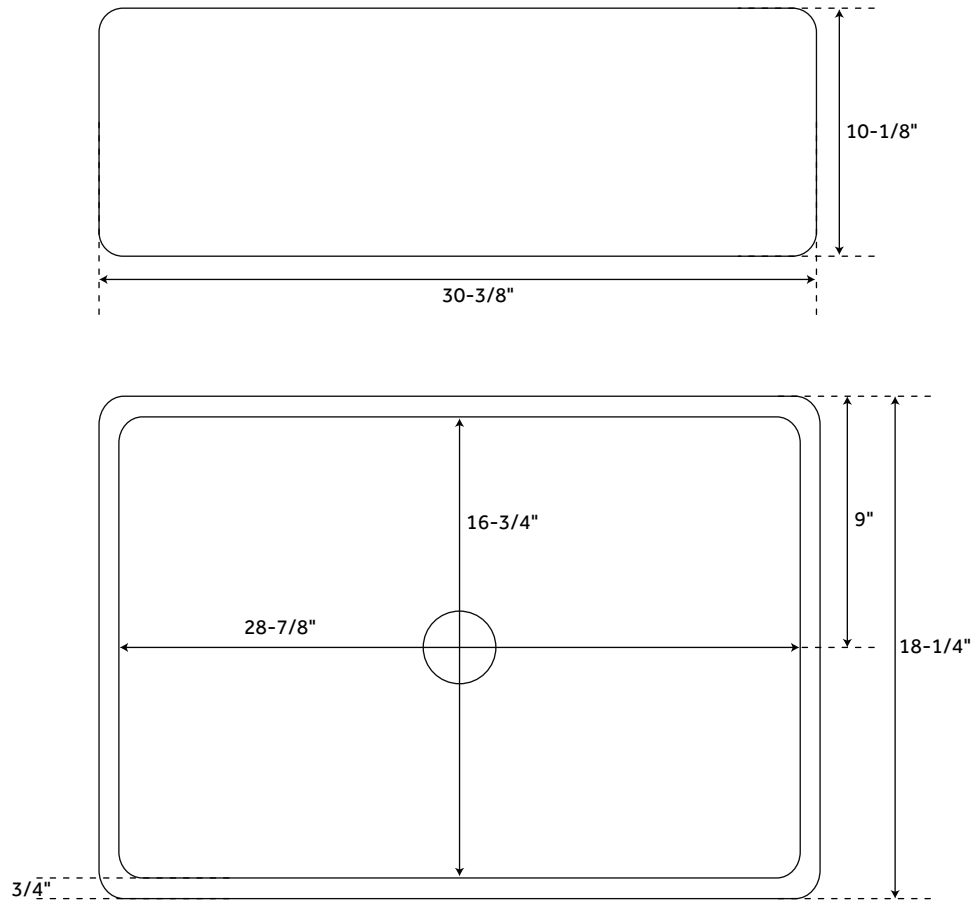

30" REINHARD

FIRECLAY FARMHOUSE SINK

SKU: 934798, 925071, 934796, 934799, 937040, 934797, 932402

FEATURES

- Material: Fireclay
- Basin Split: Single
- Apron Design: Smooth
- Faucet Centers: No Faucet Hole
- Number of Basins: 1
- Length: 30-3/8"
- Width: 18-1/4"
- Height: 10-1/8"
- Basin Length: 28-7/8"
- Basin Width: 16-3/4"
- Water Depth to Rim: 8-1/4"
- Apron Front Rim Thickness: 3/4"
- Side and Back Rim Thickness: 3/4"
- Drain Included: Optional
- Drain Size: 3-1/2"
- Reversible Mounting: Yes
- Exterior Treatment: Smooth
- Interior Treatment: Smooth