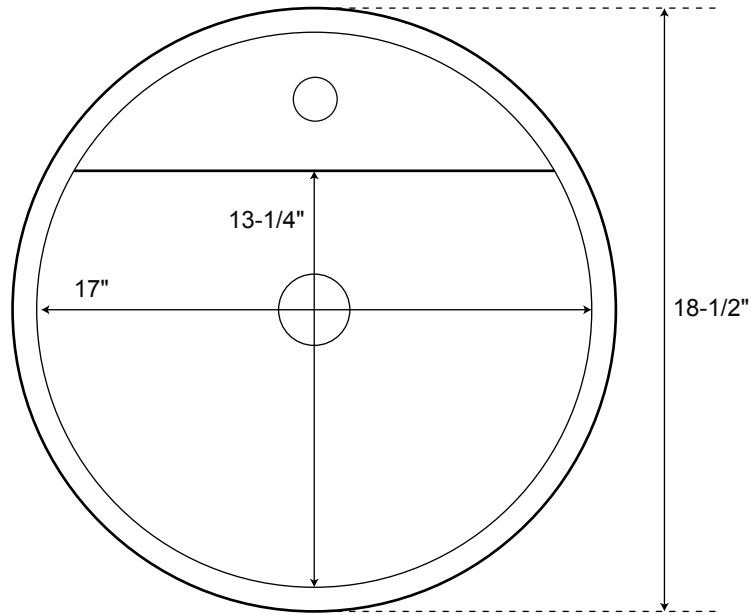

SPECIFICATIONS

Overall Dimensions	18-1/2" Diameter x 6-1/4" H
Basin Dimensions	17" L x 13-1/4" W (front to back)
Water Depth	4"
Drain Hole	1-1/2" diameter
Faucet Deck	N/A
Faucet Configurations	Single Hole

Hoanaker

Round Porcelain
Semi-Recessed Sink

All measurements are approximate.

Top

Front