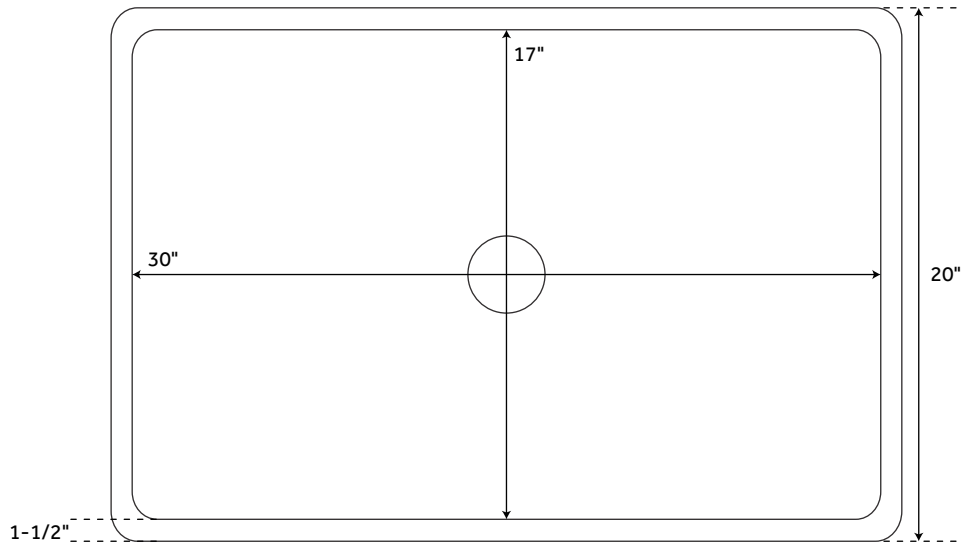

33" POLISHED GRANITE

FARMHOUSE SINK - CHISELED APRON

SKU: 934602, 934608

FEATURES

Material: Granite
Basin Split: Single
Apron Design: Chiseled
Faucet Centers: No Faucet Hole
Number of Basins: 1
Product Color: Black
Length: 33"
Width: 20"
Height: 10"
Basin Length: 30"
Basin Width: 17"
Water Depth to Rim: 8-1/2"
Apron Front Rim Thickness: 1-1/2"
Faucet Included: No
Drain Included: Optional
Drain Size: 3-1/2"
Exterior Treatment: Chiseled
Interior Treatment: Smooth