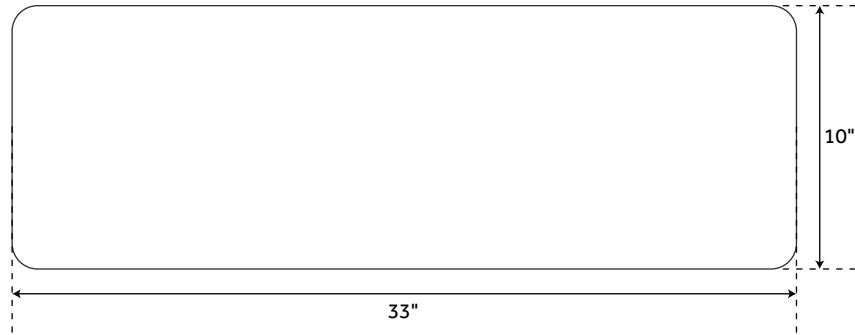

33" POLISHED GRANITE

FARMHOUSE SINK - CHISELED APRON

SKU: 934602, 934608

FEATURES

Material: Granite
Basin Split: Single
Apron Design: Chiseled
Faucet Centers: No Faucet Hole
Number of Basins: 1
Product Color: Black
Length: 33"
Width: 20"
Height: 10"
Basin Length: 30"
Basin Width: 17"
Water Depth to Rim: 8-1/2"
Apron Front Rim Thickness: 1-1/2"
Faucet Included: No
Drain Included: Optional
Drain Size: 3-1/2"
Exterior Treatment: Chiseled
Interior Treatment: Smooth