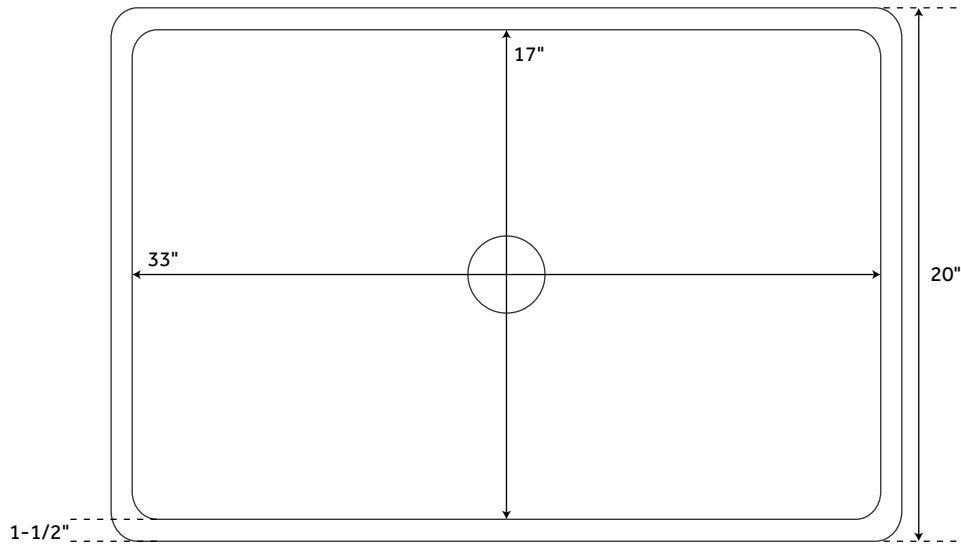

36" POLISHED GRANITE

FARMHOUSE SINK

SKU: 934599

FEATURES

Material: Granite
Basin Split: Single
Apron Design: Smooth
Faucet Centers: No Faucet Hole
Number of Basins: 1
Product Color: Black
Length: 36"
Width: 20"
Height: 10"
Basin Length: 33"
Basin Width: 17"
Water Depth to Rim: 8-1/2"
Apron Front Rim Thickness: 1-1/2"
Drain Included: Optional
Drain Size: 3-1/2"
Reversible Mounting: Yes
Exterior Treatment: Smooth
Interior Treatment: Smooth