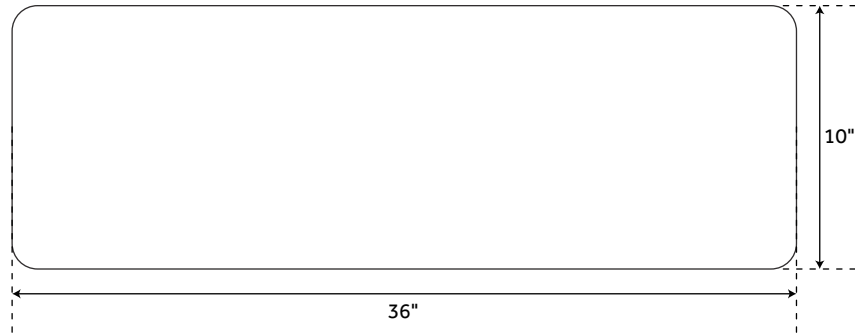

36" POLISHED GRANITE

FARMHOUSE SINK

SKU: 934599

FEATURES

Material: Granite
Basin Split: Single
Apron Design: Smooth
Faucet Centers: No Faucet Hole
Number of Basins: 1
Product Color: Black
Length: 36"
Width: 20"
Height: 10"
Basin Length: 33"
Basin Width: 17"
Water Depth to Rim: 8-1/2"
Apron Front Rim Thickness: 1-1/2"
Drain Included: Optional
Drain Size: 3-1/2"
Reversible Mounting: Yes
Exterior Treatment: Smooth
Interior Treatment: Smooth