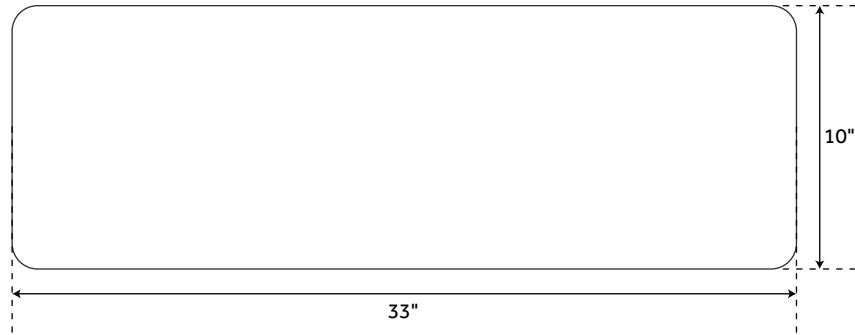

# 33" POLISHED GRANITE

### FEATURES

- Material: Granite
- Basin Split: Single
- Apron Design: Smooth
- Faucet Centers: No Faucet Hole
- Number of Basins: 1
- Product Color: Black
- Length: 33"
- Width: 20"
- Height: 10"
- Basin Length: 30"
- Basin Width: 17"
- Water Depth to Rim: 8-1/2"
- Apron Front Rim Thickness: 1-1/2"
- Drain Included: Optional
- Drain Size: 3-1/2"
- Reversible Mounting: Yes
- Exterior Treatment: Smooth
- Interior Treatment: Smooth