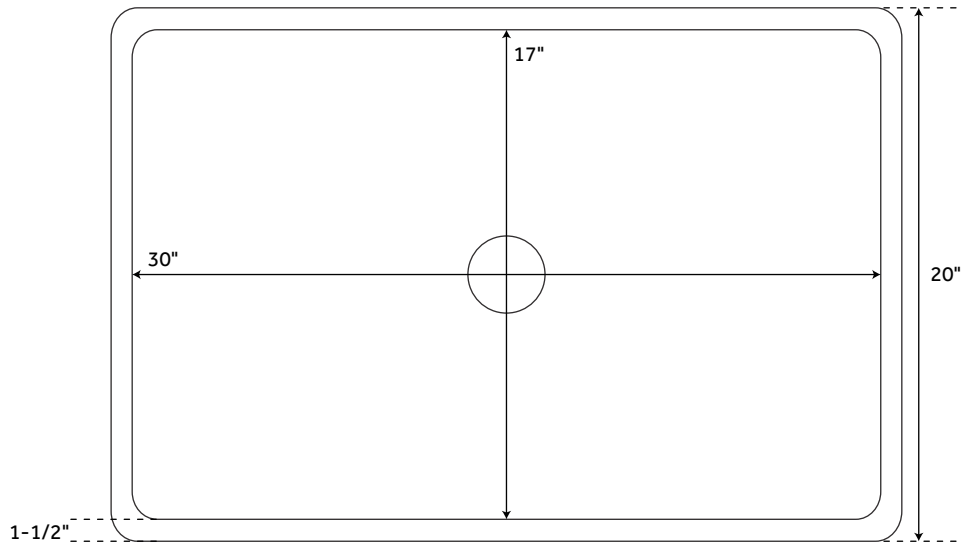

# 33" POLISHED GRANITE

### FEATURES

- Material: Granite
- Basin Split: Single
- Apron Design: Smooth
- Faucet Centers: No Faucet Hole
- Number of Basins: 1
- Product Color: Black
- Length: 33"
- Width: 20"
- Height: 10"
- Basin Length: 30"
- Basin Width: 17"
- Water Depth to Rim: 8-1/2"
- Apron Front Rim Thickness: 1-1/2"
- Drain Included: Optional
- Drain Size: 3-1/2"
- Reversible Mounting: Yes
- Exterior Treatment: Smooth
- Interior Treatment: Smooth