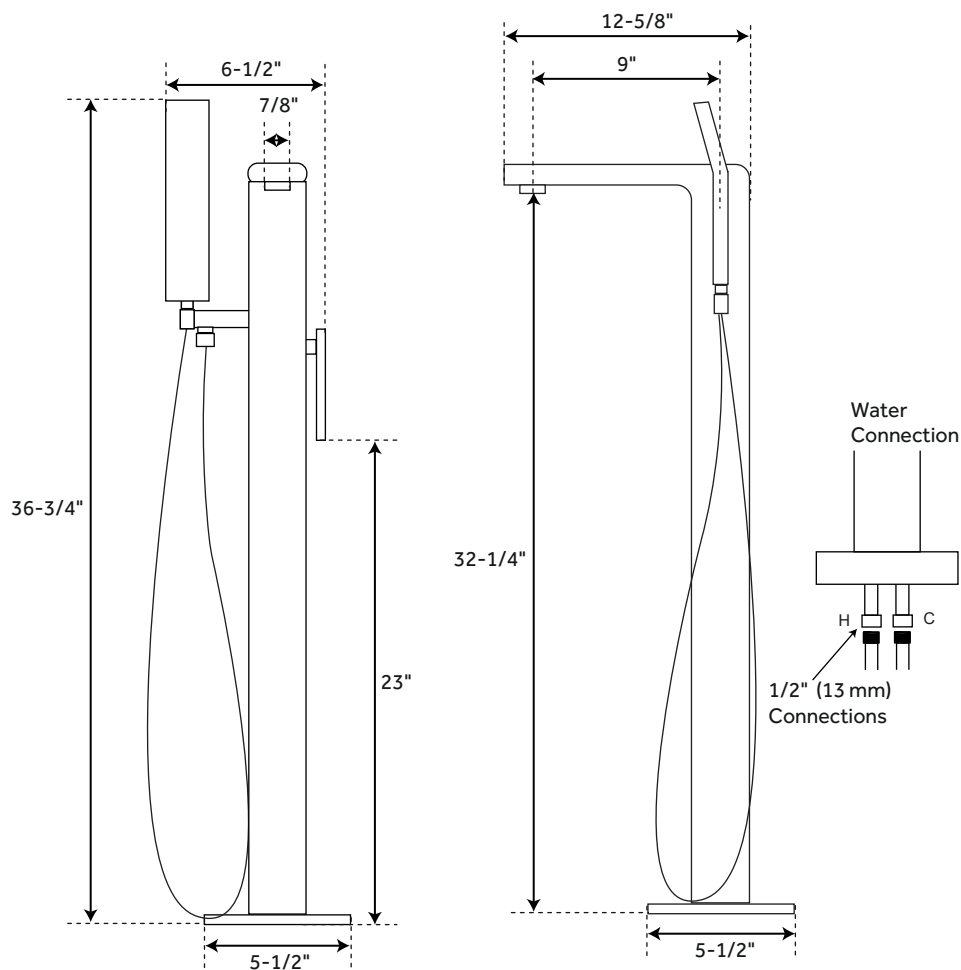

RYLE

FREESTANDING TUB FAUCET AND HAND SHOWER

SKU: 934423

Underfloor access is required for proper installation.
Installation on a concrete slab will require cutting and concrete removal.

FEATURES

Installation Type: Freestanding
Design: Modern
Faucet Centers: Single-Hole
Handle Type: Lever
Features: Hand Shower Included,
Rough-In Included
Tub Faucet Material: Brass
Length: 6-1/2"
Width: 12-5/8"
Height: 36-3/4"
Height To Spout: 32-1/4"
Height to Control Valve: 23"
Spout Reach: 9"
Spout Width: 7/8"
Base Plate Length: 5-1/2"
Base Plate Width: 5-1/2"
Hand Shower Hose Length: 59"