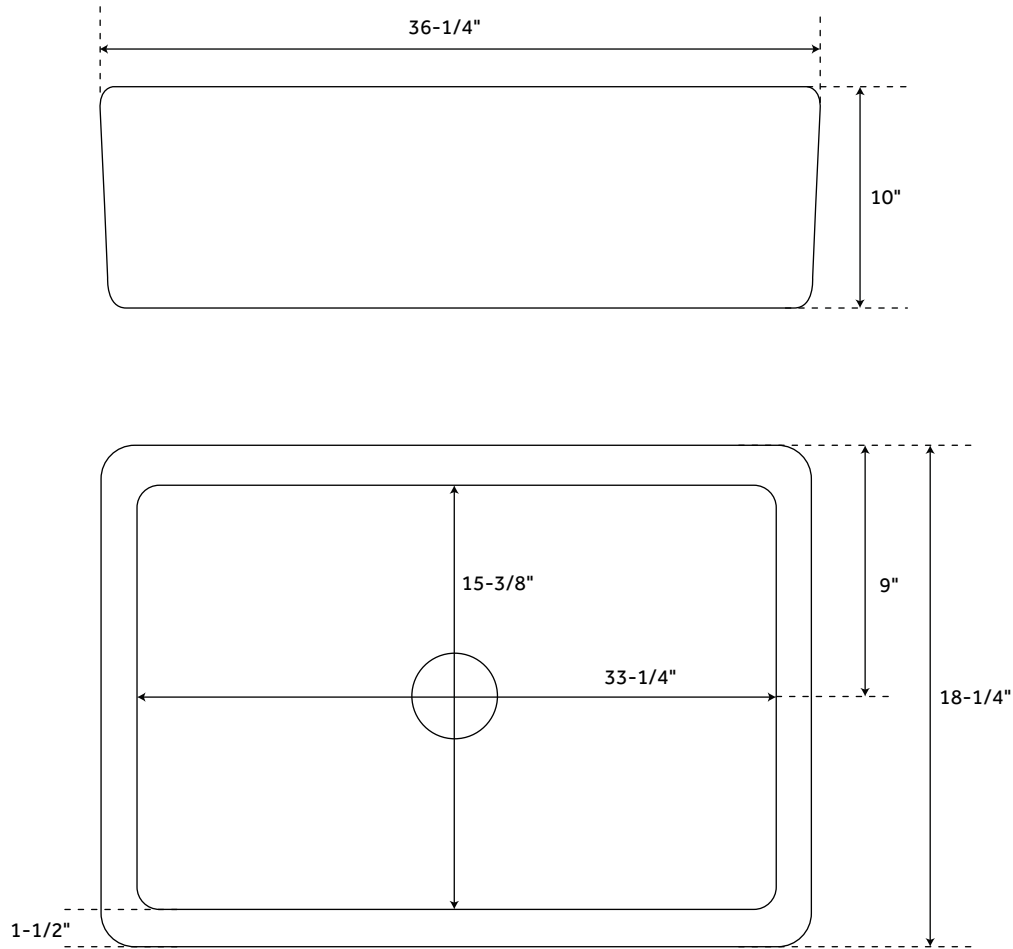

# 36" DORHESTER

### FEATURES

Material: Fireclay  
Basin Split: Single  
Apron Design: Smooth  
Faucet Centers: No Faucet Hole  
Number of Basins: 1  
Length: 36-1/4"  
Width: 18-1/4"  
Height: 10"  
Basin Length: 33-1/4"  
Basin Width: 15-3/8"  
Water Depth to Rim: 9-1/8"  
Apron Front Rim Thickness: 1-1/2"  
Side and Back Rim Thickness: 1-1/2"  
Drain Included: Optional  
Drain Size: 3-1/2"  
Reversible Mounting: Yes  
Exterior Treatment: Smooth  
Interior Treatment: Smooth