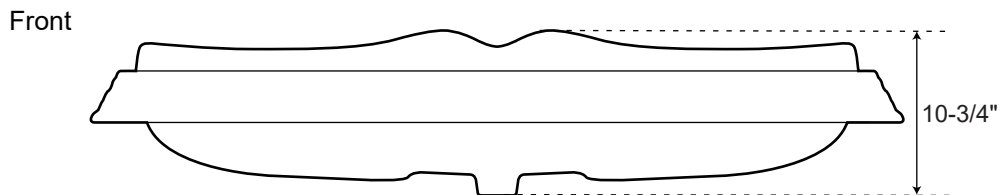

SPECIFICATIONS

Overall Dimensions	48-3/4" L x 20-1/2" W (front to back) x 10-3/4" H
Basin Dimensions	22-1/4" L x 12-1/2" W (front to back)
Water Depth to Rim	5-1/2"
Water Depth to Overflow	4"
Drain Hole	1-1/2"
Faucet Deck	3-1/2" (1-1/8" to center)
Faucet Configurations	Single Hole

Meado

Console Sink with Brass Stand
(Sink Dimensions)

All measurements are approximate.

SPECIFICATIONS

Overall Dimensions	46" W x 15" D (front to back) x 31" H
Suggested Rough-In	22" - 26"

All measurements are approximate.