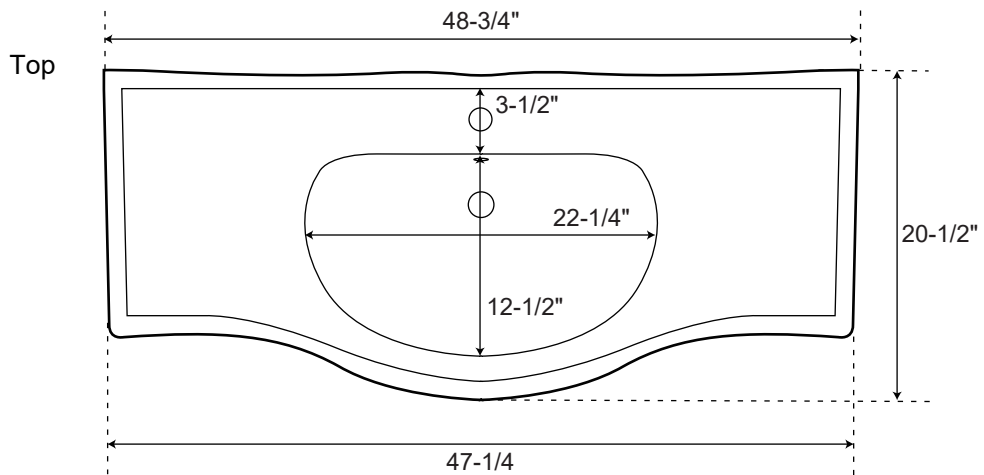

SPECIFICATIONS

Overall Dimensions	48-3/4" L x 20-1/2" W (front to back) x 10-3/4" H
Basin Dimensions	22-1/4" L x 12-1/2" W (front to back)
Water Depth to Rim	5-1/2"
Water Depth to Overflow	4"
Drain Hole	1-1/2"
Faucet Deck	3-1/2" (1-1/8" to center)
Faucet Configurations	Single Hole

Meado

Console Sink with Brass Stand
(Sink Dimensions)

All measurements are approximate.

SPECIFICATIONS

Overall Dimensions	46" W x 15" D (front to back) x 31" H
Suggested Rough-In	22" - 26"

All measurements are approximate.

Meado

Console Sink with Brass Stand
(Stand Dimensions)