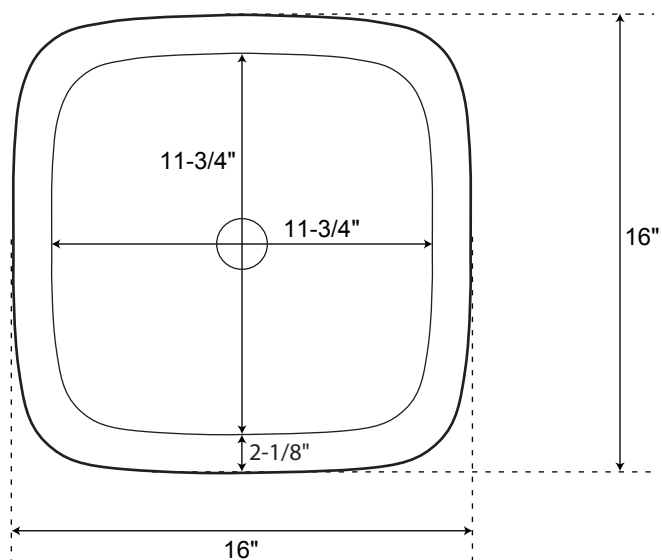

SPECIFICATIONS

Overall Dimensions	16" L x 16" W x 6" H
Interior Dimensions	11-3/4" L x 11-3/4" W (front to back)
Water Depth to Rim	5-1/8"
Water Depth to Overflow	N/A
Drain Hole	1-1/2"
Faucet Deck	N/A
Faucet Configurations	None

16" Estevan

Vessel Sink

All measurements are approximate.

Top

Front