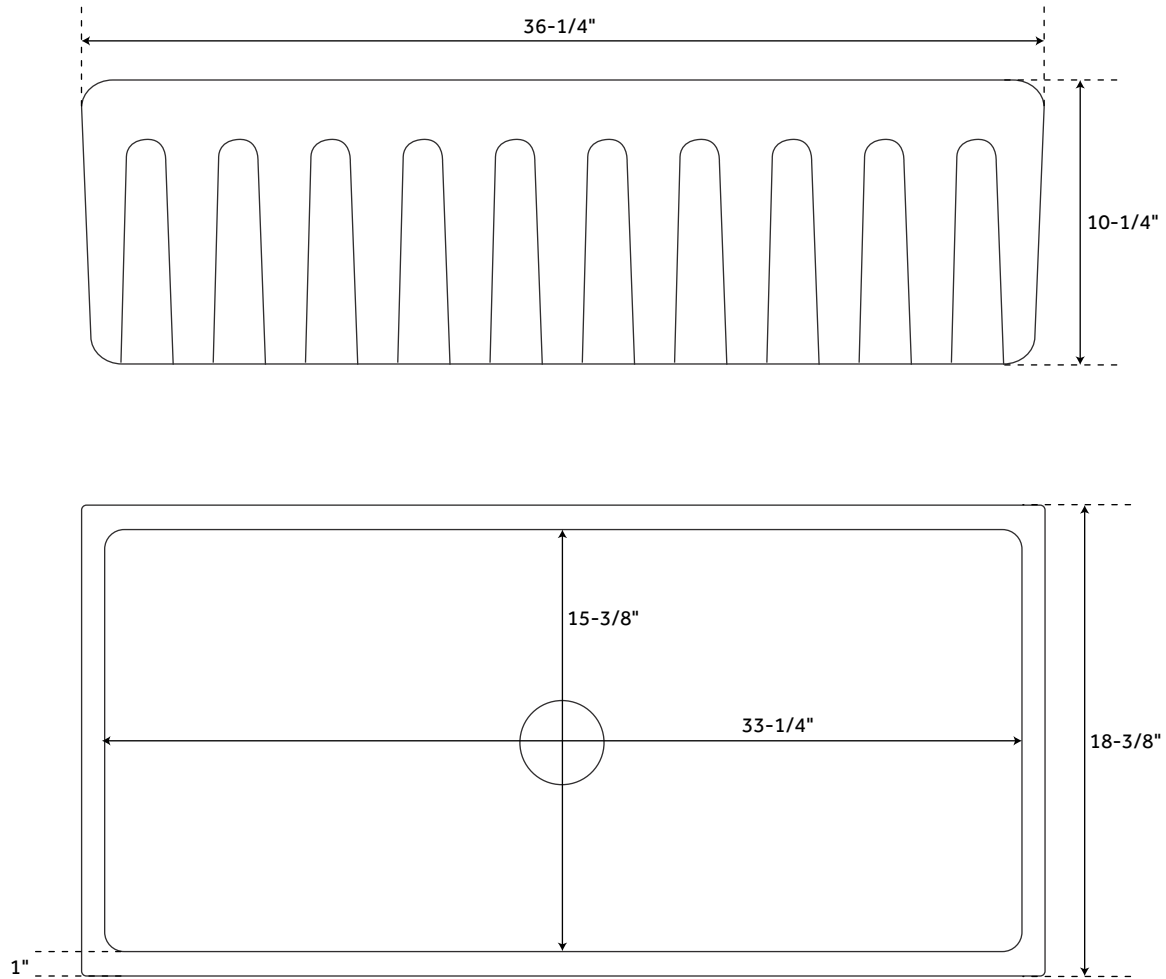

36" DORHESTER

REVERSIBLE FARMHOUSE SINK - FLUTED APRON

SKU: 933201

FEATURES

Material: Fireclay
Basin Split: Single
Apron Design: Fluted
Faucet Centers: No Faucet Hole
Number of Basins: 1
Length: 36-1/4"
Width: 18-3/8"
Height: 10-1/4"
Basin Length: 33-1/4"
Basin Width: 15-3/8"
Water Depth to Rim: 9"
Apron Front Rim Thickness: 1-1/2"
Side and Back Rim Thickness: 1-1/2"
Drain Included: Optional
Drain Size: 3-1/2"
Reversible Mounting: Yes
Exterior Treatment: Smooth
Interior Treatment: Smooth