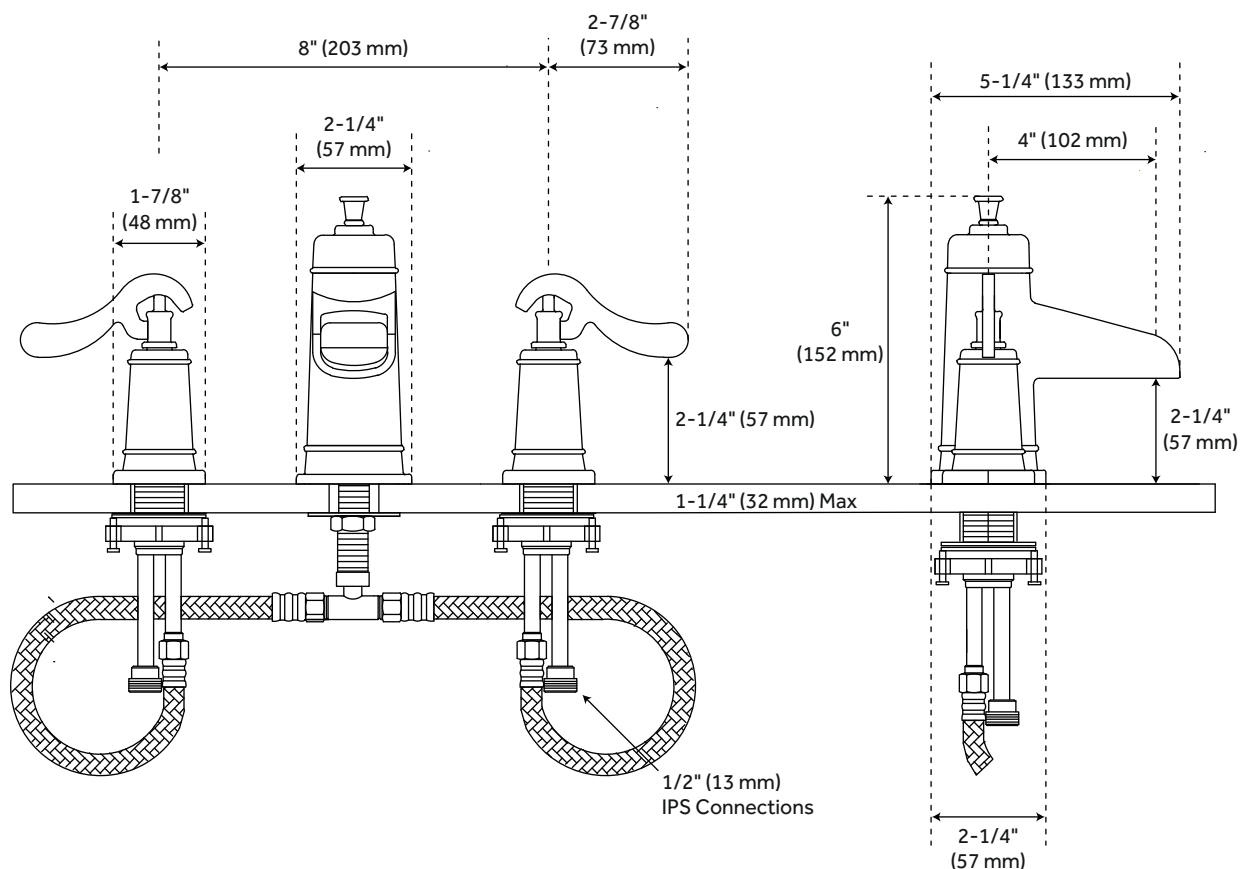

## WIDESPREAD WATERFALL BATHROOM FAUCET

SKU: 932622

### FEATURES

Max. Countertop Thickness: 1-1/4"  
Faucet Centers: 8"  
Width: 5-1/4"  
Height: 6"  
Height To Spout: 2-1/4"  
Spout Reach: 4"  
Base Plate Diameter: 2-1/4"  
Handle Length: 2-7/8"  
Height to Bottom of Handle: 2-1/4"  
IPS: 1/2"  
Drain Included: Yes  
Drain Size: 1-1/2"  
Maximum Flow Rate: 1.2 gpm  
(gallons per minute)