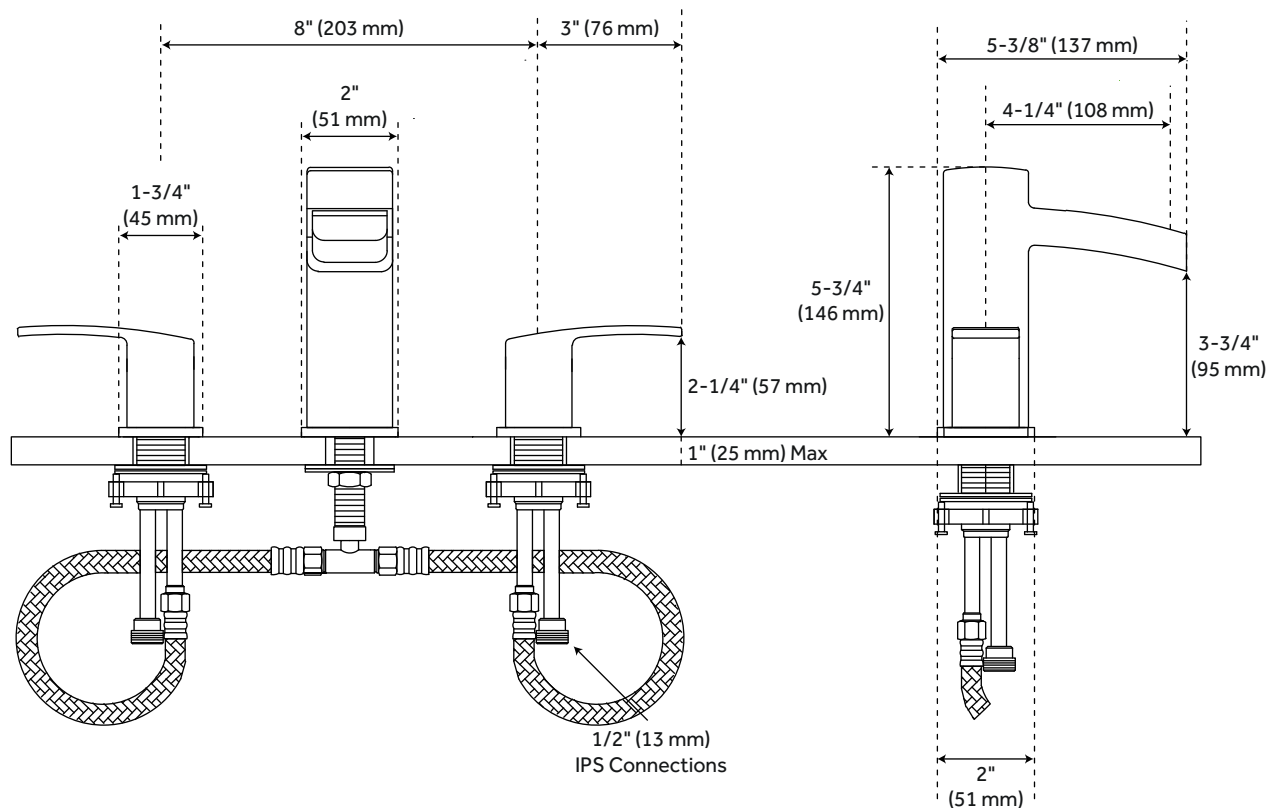

## WIDESPREAD WATERFALL BATHROOM FAUCET

SKU: 932621

### FEATURES

Max. Countertop Thickness: 1-1/4"  
Faucet Centers: 8"  
Width: 5-3/8"  
Height: 5-3/4"  
Height To Spout: 3-3/4"  
Spout Reach: 4-1/4"  
Base Plate Length: 2"  
Base Plate Width: 2"  
Handle Length: 3"  
Height to Bottom of Handle: 2-1/4"  
IPS: 1/2"  
Drain Included: Yes  
Drain Size: 1-1/2"  
Maximum Flow Rate: 1.2 gpm  
(gallons per minute)