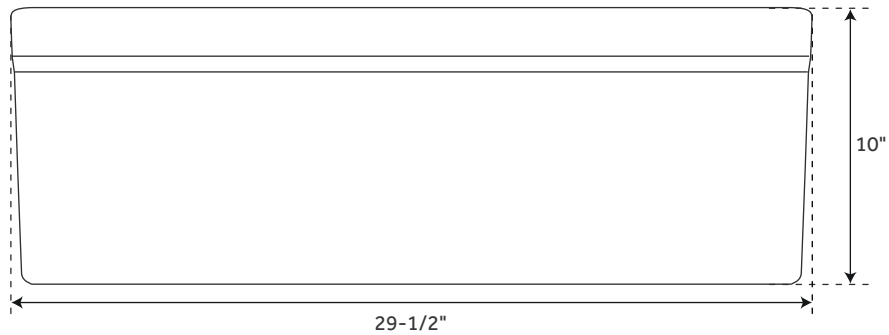

30" DAMALI

ITALIAN FIRECLAY FARMHOUSE SINK

SKU: 932458

FEATURES

Material: Fireclay
Basin Split: Single
Apron Design: Decorative Lip
Faucet Centers: No Faucet Hole
Number of Basins: 1
Length: 29-1/2"
Width: 19-3/4"
Height: 10"
Basin Length: 27-1/2"
Basin Width: 16-1/2"
Water Depth to Rim: 9-1/8"
Apron Front Rim Thickness: 2"
Side and Back Rim Thickness: 1"
Drain Size: 3-1/2"
Reversible Mounting: Yes
Exterior Treatment: Smooth
Interior Treatment: Smooth