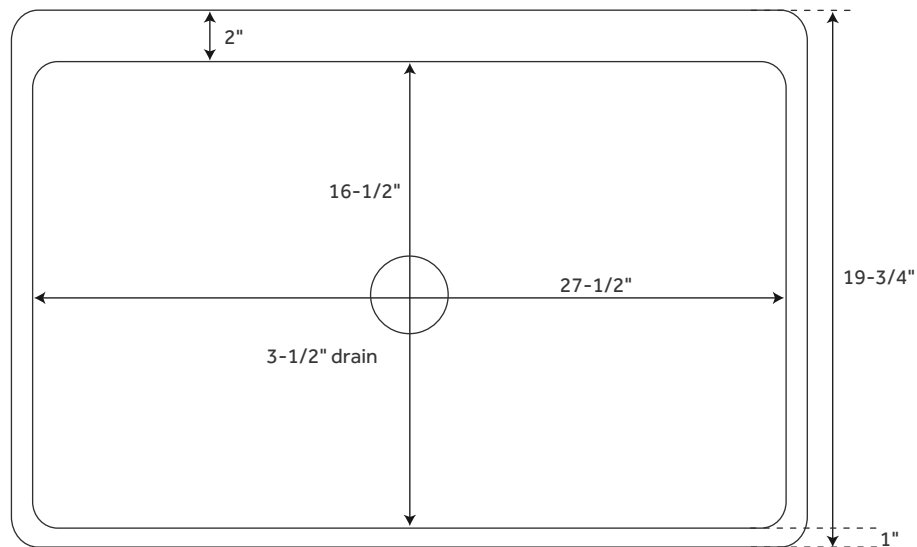

30" DAMALI

ITALIAN FIRECLAY FARMHOUSE SINK

SKU: 932458

FEATURES

Material: Fireclay
Basin Split: Single
Apron Design: Decorative Lip
Faucet Centers: No Faucet Hole
Number of Basins: 1
Length: 29-1/2"
Width: 19-3/4"
Height: 10"
Basin Length: 27-1/2"
Basin Width: 16-1/2"
Water Depth to Rim: 9-1/8"
Apron Front Rim Thickness: 2"
Side and Back Rim Thickness: 1"
Drain Size: 3-1/2"
Reversible Mounting: Yes
Exterior Treatment: Smooth
Interior Treatment: Smooth