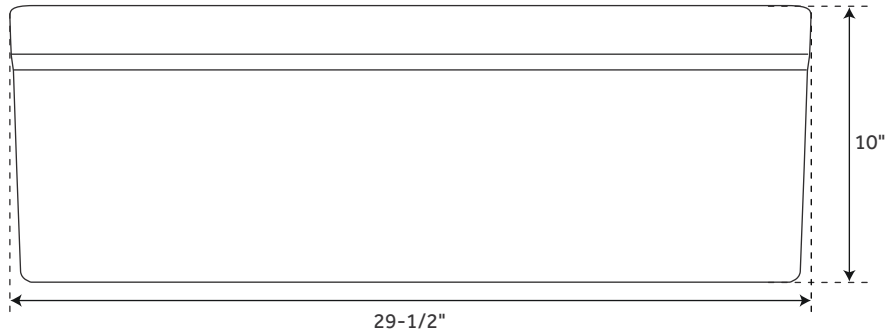

30" DAMALI

ITALIAN FIRECLAY FARMHOUSE SINK

SKU: 932458

FEATURES

Material: Fireclay
Basin Split: Single
Apron Design: Decorative Lip
Faucet Centers: No Faucet Hole
Number of Basins: 1
Length: 29-1/2"
Width: 19-3/4"
Height: 10"
Basin Length: 27-1/2"
Basin Width: 16-1/2"
Water Depth to Rim: 9-1/8"
Apron Front Rim Thickness: 2"
Side and Back Rim Thickness: 1"
Drain Size: 3-1/2"
Reversible Mounting: Yes
Exterior Treatment: Smooth
Interior Treatment: Smooth