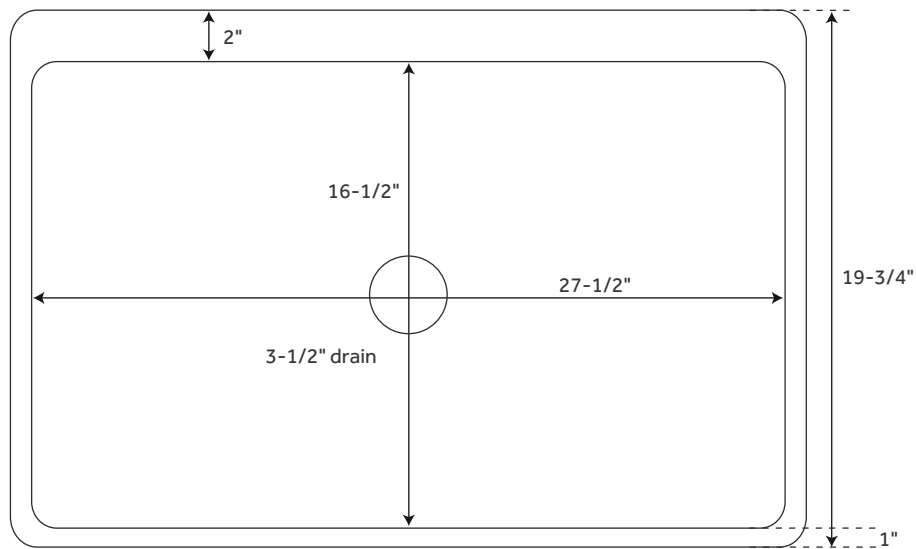

30" DAMALI

ITALIAN FIRECLAY FARMHOUSE SINK

SKU: 932458

FEATURES

Material: Fireclay
Basin Split: Single
Apron Design: Decorative Lip
Faucet Centers: No Faucet Hole
Number of Basins: 1
Length: 29-1/2"
Width: 19-3/4"
Height: 10"
Basin Length: 27-1/2"
Basin Width: 16-1/2"
Water Depth to Rim: 9-1/8"
Apron Front Rim Thickness: 2"
Side and Back Rim Thickness: 1"
Drain Size: 3-1/2"
Reversible Mounting: Yes
Exterior Treatment: Smooth
Interior Treatment: Smooth