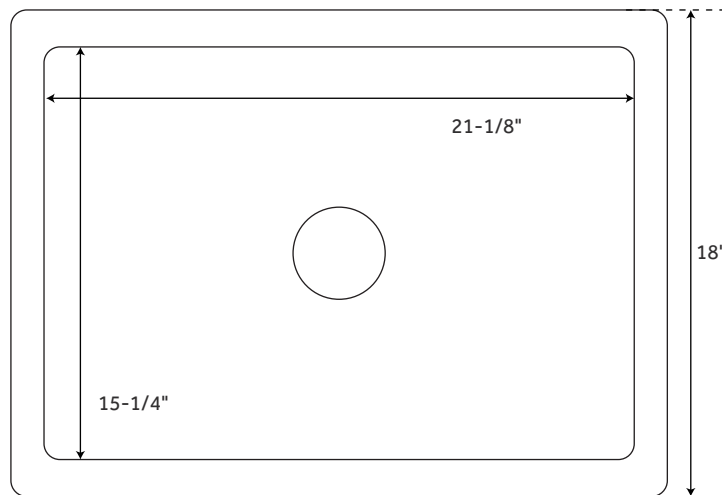

24" RISINGER

REVERSIBLE FIRECLAY FARMHOUSE SINK - SMOOTH APRON

SKU: 932450, 926891

FEATURES

Material: Fireclay
Basin Split: Single
Shape: Rectangle
Apron Design: Smooth
Faucet Centers: No Faucet Hole
Number of Basins: 1
Length: 24"
Width: 18"
Height: 10"
Basin Length: 21-1/8"
Basin Width: 15-1/4"
Water Depth to Rim: 9"
Apron Front Rim Thickness: 1-3/8"
Side and Back Rim Thickness: 1-3/8"
Drain Size: 3-1/2"
Reversible Mounting: Yes
Exterior Treatment: Smooth
Interior Treatment: Smooth