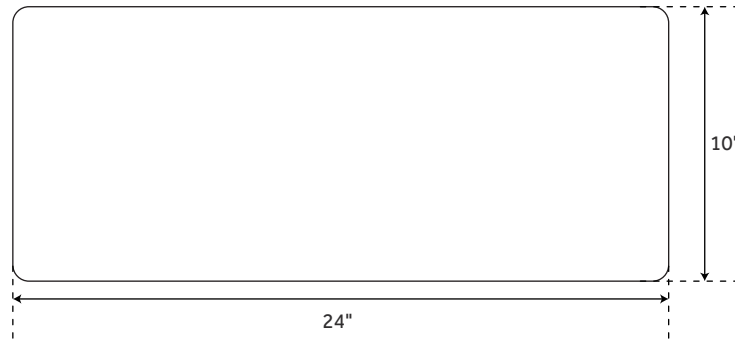

24" RISINGER

REVERSIBLE FIRECLAY FARMHOUSE SINK - SMOOTH APRON

SKU: 932450, 926891

FEATURES

Material: Fireclay
Basin Split: Single
Shape: Rectangle
Apron Design: Smooth
Faucet Centers: No Faucet Hole
Number of Basins: 1
Length: 24"
Width: 18"
Height: 10"
Basin Length: 21-1/8"
Basin Width: 15-1/4"
Water Depth to Rim: 9"
Apron Front Rim Thickness: 1-3/8"
Side and Back Rim Thickness: 1-3/8"
Drain Size: 3-1/2"
Reversible Mounting: Yes
Exterior Treatment: Smooth
Interior Treatment: Smooth