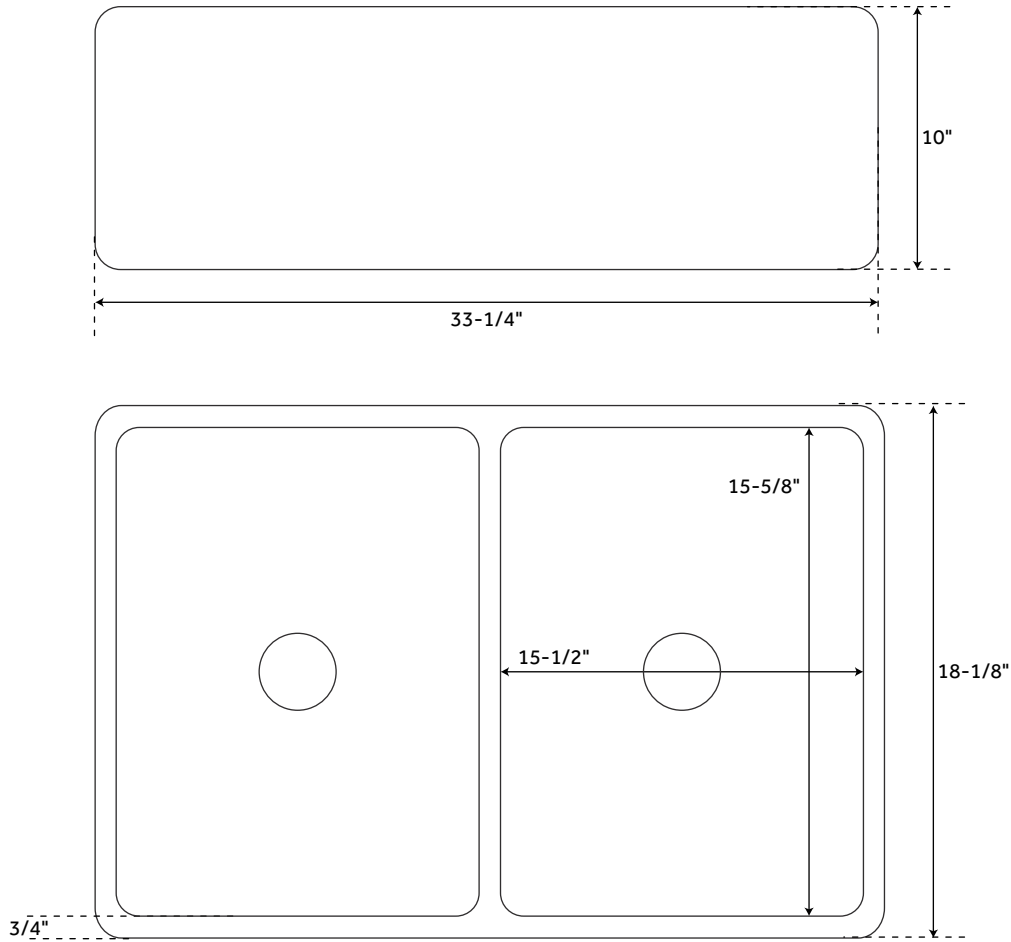

33" REINHARD

DOUBLE-BOWL FIRECLAY FARMHOUSE SINK

SKU: 934802, 925072, 934800, 934803, 937041, 934801, 932405

FEATURES

Material: Fireclay
Basin Split: 50/50
Shape: Rectangle
Apron Design: Smooth
Faucet Centers: No Faucet Hole
Number of Basins: 2
Length: 33-1/4"
Width: 18-1/8"
Height: 10"
Basin Length: 15-1/2"
Basin Width: 15-5/8"
Water Depth to Rim: 8"
Apron Front Rim Thickness: 3/4"
Side and Back Rim Thickness: 3/4"
Drain Size: 3-1/2"
Reversible Mounting: Yes
Exterior Treatment: Smooth
Interior Treatment: Smooth

SIGNATURE HARDWARE LIFETIME WARRANTY

See website for warranty information

All measurements are approximate. Measurements may vary +/- 1/2".

REVISED 12/13/2018