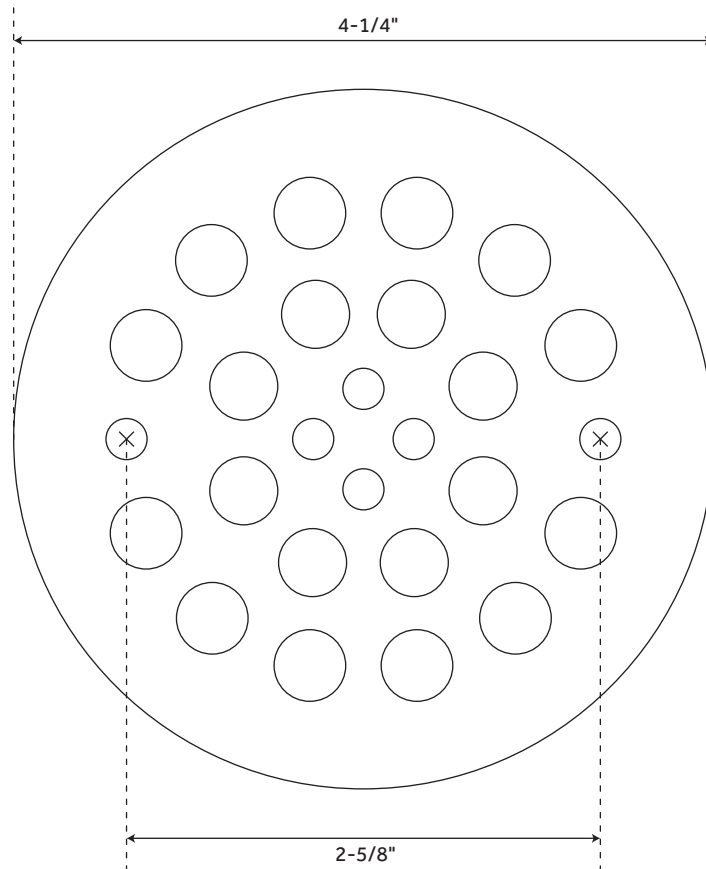

ROUND

SHOWER DRAIN STRAINER

SKU: 932345

FEATURES

- Material: Stainless Steel
- Length: 4-1/4"
- Width: 4-1/4"
- Height: 1/8"
- Assembly Required: No
- Mounting Hardware Included: Yes
- Drain Size: 3"
- Screw centers: 2-5/8"