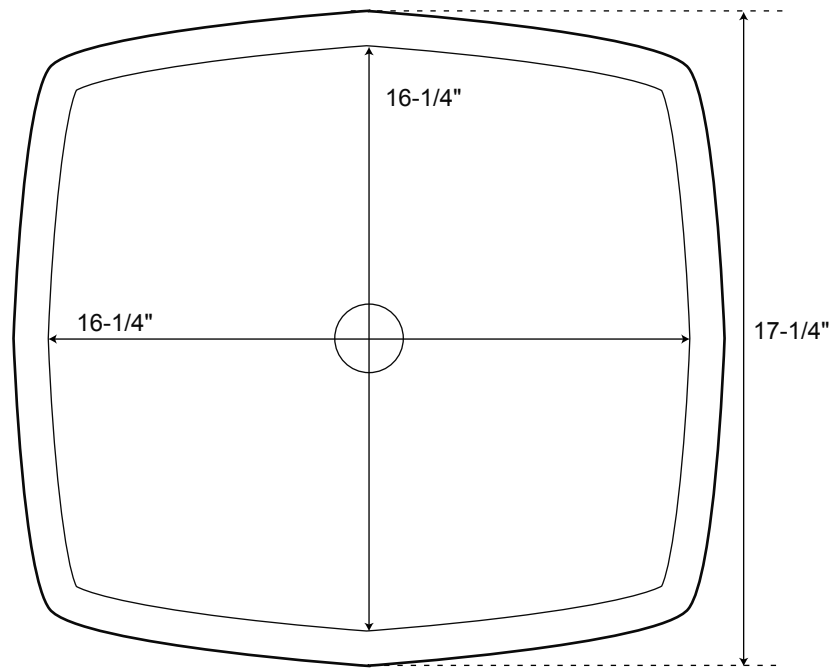

SPECIFICATIONS

Overall Dimensions	17-1/4" L x 17-1/4" W (front to back) x 6-3/4" H
Interior Dimensions	16-1/4" L x 16-1/4" W (front to back)
Water Depth	4"
Drain Hole	1-1/2"
Faucet Deck	N/A
Rim	1/2"

Curved

Origami Granite Vessel Sink

All measurements are approximate.

Top

Front