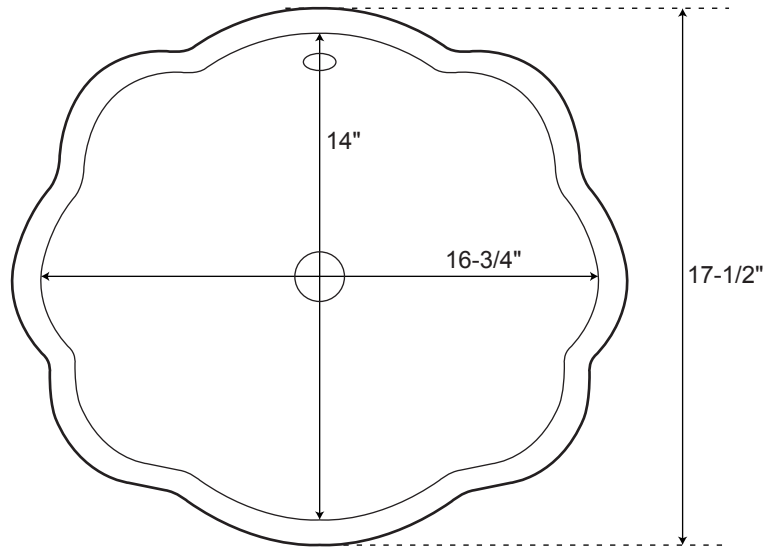

SPECIFICATIONS

Overall Dimensions	20-1/4" L x 17-1/2" W (front to back) x 8-7/8" H
Interior Dimensions	16-3/4" L x 14" W (front to back)
Water Depth	4" to Overflow
Drain Hole	1-1/2"
Faucet Deck	N/A
Faucet Configurations	None

Campanelle

Semi-Recessed Sink

All measurements are approximate.

Top

Front