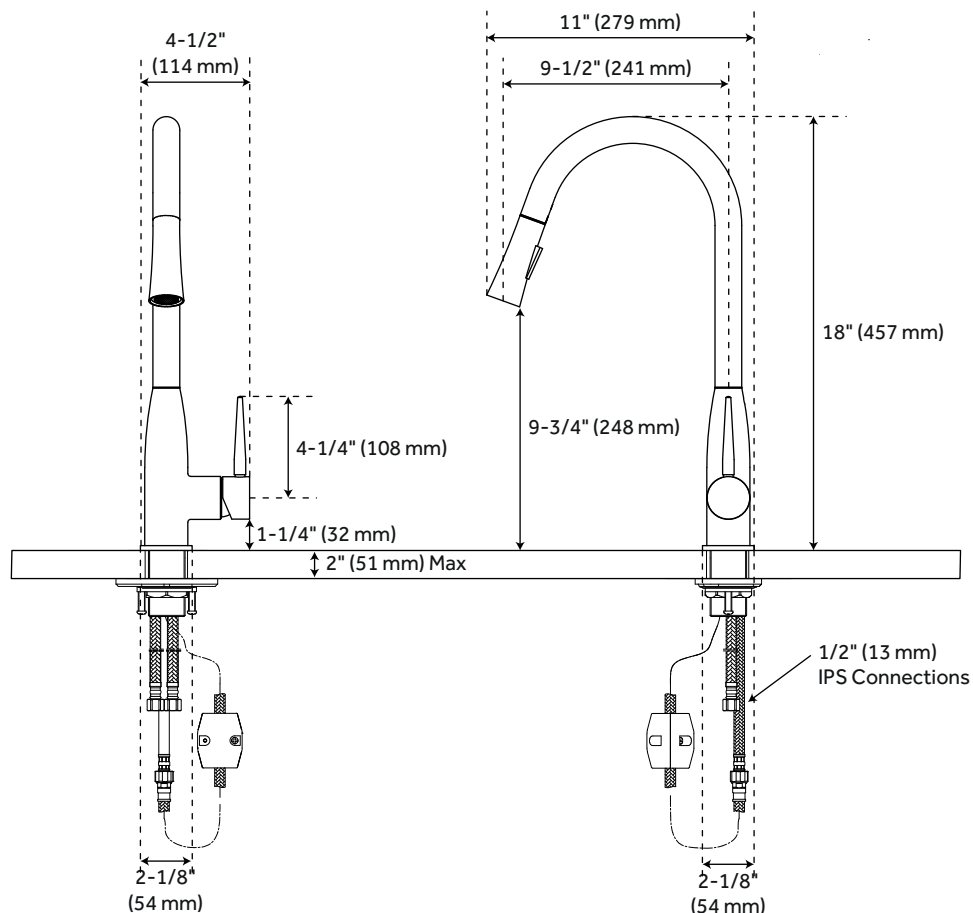

BENMONT

SINGLE-HOLE PULL-DOWN KITCHEN FAUCET

SKU: 931722

FEATURES

Installation Type: Single-Hole
Faucet Holes: 1
Hand Sprayer Material: ABS
Max. Countertop Thickness: 2"
Handle Type: Lever
Faucet Material: Solid Brass
Length: 4-1/2"
Width: 11"
Height: 18"
Height To Spout: 9-3/4"
Spout Reach: 9-1/2"
Swivel Spout: Yes
Base Plate Length: 2-1/8"
Base Plate Width: 2-1/8"
Handle Length: 4-1/4"
Height to Bottom of Handle: 1-1/4"
Hot and Cold Indicators: Yes
IPS: 1/2"
Drain Included: No
Maximum Flow Rate: 1.52 gpm
(gallons per minute)

CODES/STANDARDS

cUPC
NSF/ANSI 61
ASME A112.18.1/CSA B125.1
CEC Listed
NSF/ANSI 372

SIGNATURE HARDWARE LIFETIME WARRANTY

See website for warranty information

All product dimensions are nominal.

REVISED 09/19/2018