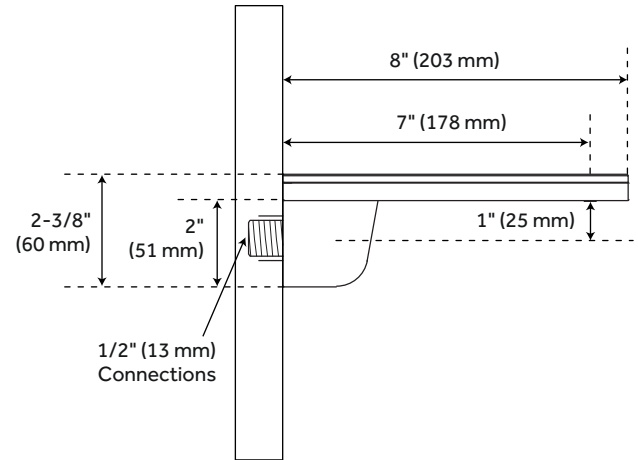

KNOX

WATERFALL TUB SPOUT

SKU: 931416

FEATURES

- Length: 7-1/8"
- Height: 2-3/8"
- Depth: 8"
- Height To Spout: 1"
- Spout Reach: 7"
- Spout Width: 2-3/8"
- Base Plate Length: 3"
- Base Plate Width: 2"

SIGNATURE HARDWARE LIFETIME WARRANTY

See website for warranty information

All product dimensions are nominal.

REVISED 09/19/2018