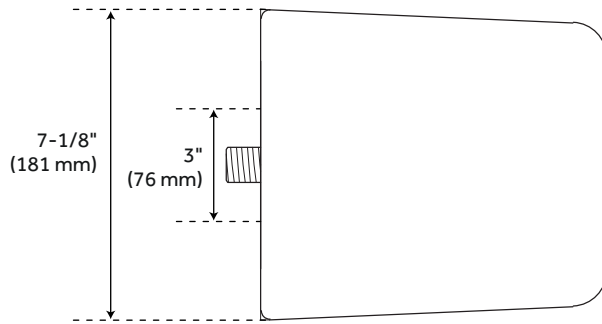

KNOX

WATERFALL TUB SPOUT

SKU: 931416

FEATURES

- Length: 7-1/8"
- Height: 2-3/8"
- Depth: 8"
- Height To Spout: 1"
- Spout Reach: 7"
- Spout Width: 2-3/8"
- Base Plate Length: 3"
- Base Plate Width: 2"

SIGNATURE HARDWARE LIFETIME WARRANTY

See website for warranty information

All product dimensions are nominal.

REVISED 09/19/2018