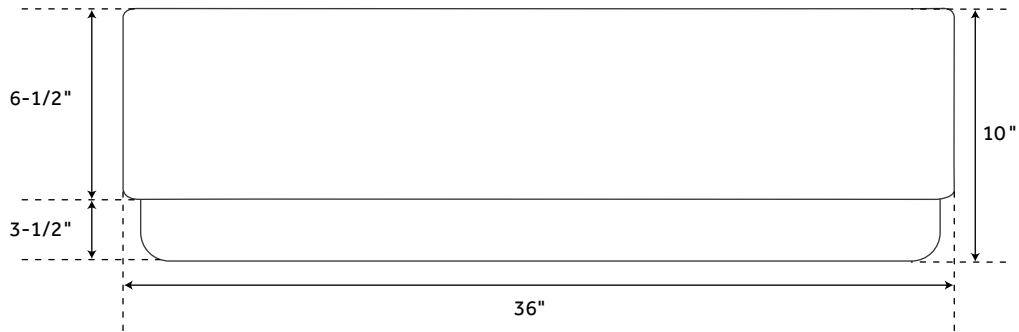

36" HAZELTON

STAINLESS STEEL RETROFIT FARMHOUSE SINK

SKU: 931028

FEATURES

Material: Stainless Steel
Basin Split: Single
Apron Design: Smooth
Faucet Centers: No Faucet Hole
Number of Basins: 1
Product Color: Stainless Steel
Length: 36"
Width: 20"
Height: 10"
Basin Length: 33"
Basin Width: 16"
Water Depth to Rim: 10"
Apron Front Rim Thickness: 2-1/2"
Side and Back Rim Thickness: 1-1/2"
Metal Gauge/Thickness: 16 Gauge
Drain Size: 3-1/2"
Interior Treatment: Smooth
Features: Retrofit

SIGNATURE HARDWARE LIFETIME WARRANTY

See website for warranty information

All measurements are approximate. Measurements may vary +/- 1/2".

REVISED 10/09/2018