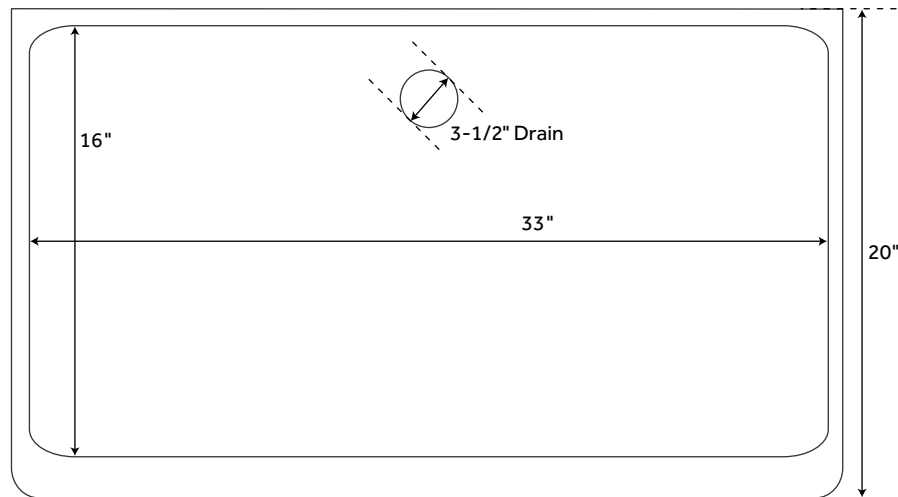

36" HAZELTON

STAINLESS STEEL RETROFIT FARMHOUSE SINK

SKU: 931028

FEATURES

Material: Stainless Steel
Basin Split: Single
Apron Design: Smooth
Faucet Centers: No Faucet Hole
Number of Basins: 1
Product Color: Stainless Steel
Length: 36"
Width: 20"
Height: 10"
Basin Length: 33"
Basin Width: 16"
Water Depth to Rim: 10"
Apron Front Rim Thickness: 2-1/2"
Side and Back Rim Thickness: 1-1/2"
Metal Gauge/Thickness: 16 Gauge
Drain Size: 3-1/2"
Interior Treatment: Smooth
Features: Retrofit